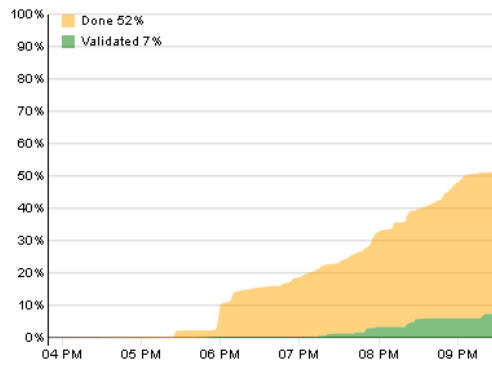

#1257 - Hurricane Patricia Coastal Mapping

Description Instructions Contribute Activity **Stats**