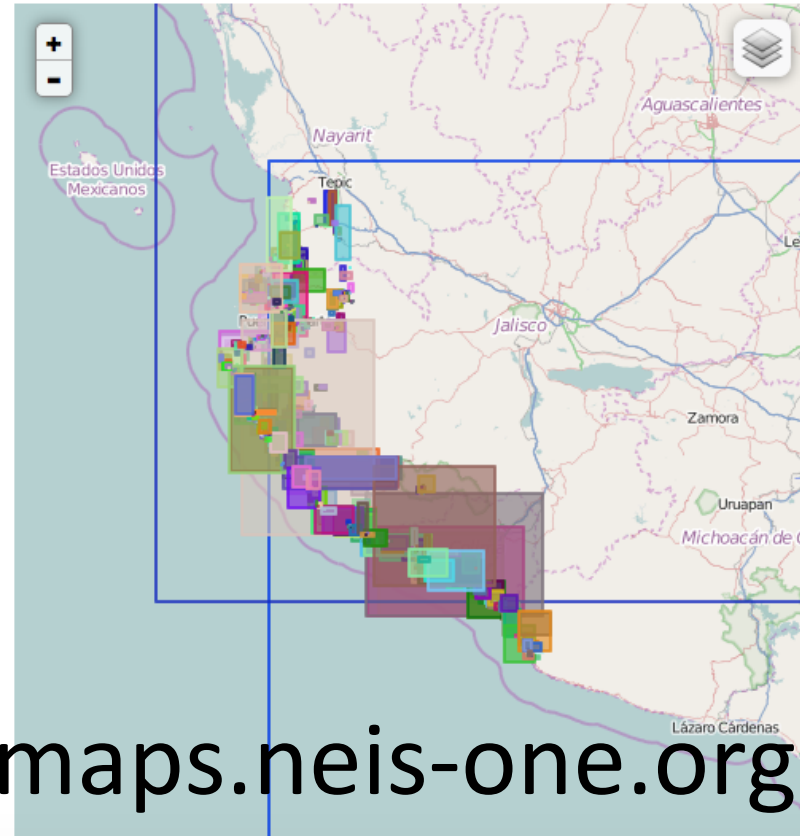

HOT

hotosm.org

Disaster Mapping

An aerial photograph showing a dense urban area in Haiti that has been severely damaged. The image is filled with rubble, collapsed buildings, and debris. A central road is visible, with several vehicles and people scattered throughout the scene. The overall appearance is one of a major disaster, likely an earthquake.

(Limit is 7000 Changesets) hide large Changesets

Number of Changesets and Contributors

Created and modified Objects

Number of created (modified) Nodes: 183,407 (11,221)

Number of created (modified) Ways: 23,336 (2,880)

Number of created (modified) Highways: 4,832 (2,366)

Number of created Buildings: 17,143

TOP 7 Countries (Map Changes)

-  (347,320)
-  (88)
- unknown (73)
-  (32)

resultmaps.neis-one.org

Oh U Want More? See ResultMaps-Overview latest Changeset timestamp: 2015-10-24 12:55:59 UTC