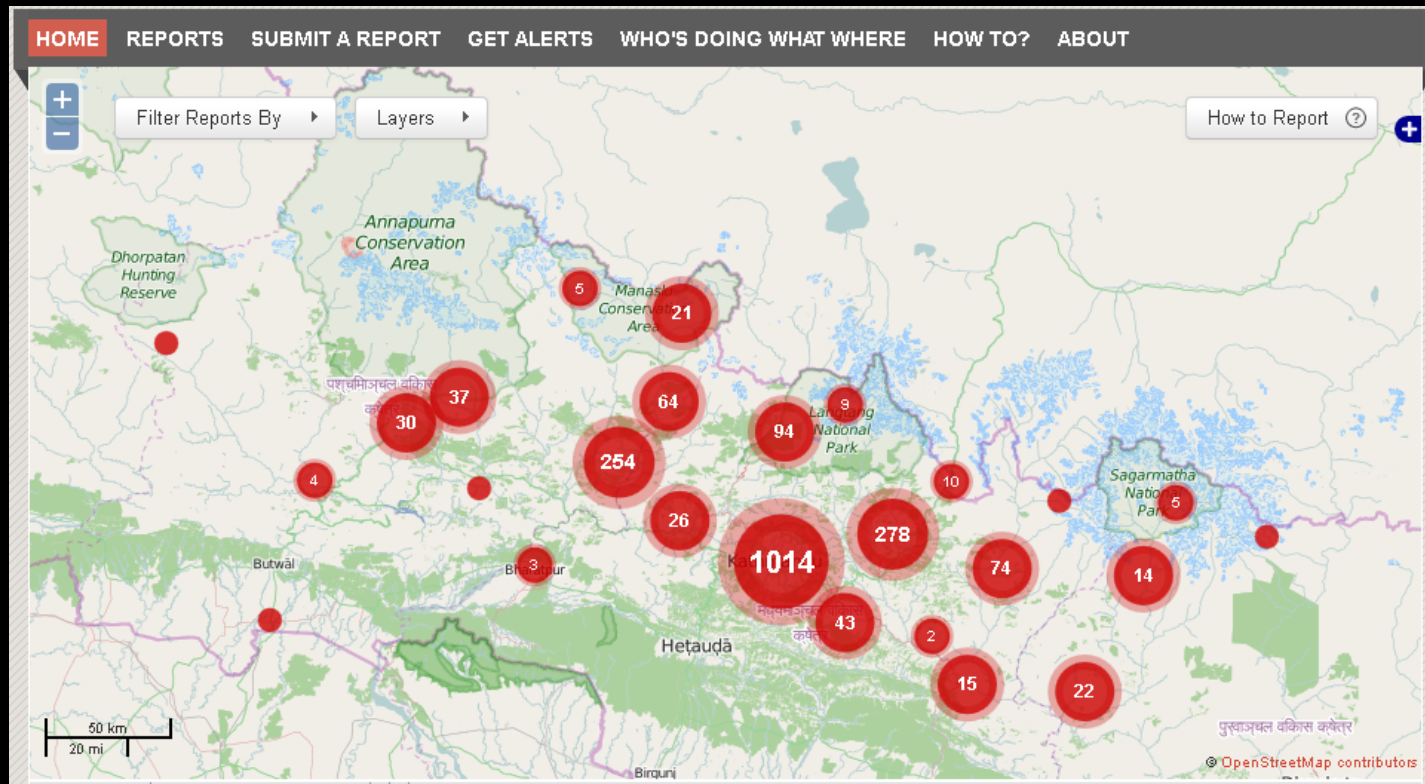

HOT

hotosm.org

Disaster Mapping

An aerial photograph showing a dense urban area in Haiti that has been severely damaged. The image is filled with rubble, collapsed buildings, and debris. A central road is visible, with several vehicles and people scattered throughout the scene. The overall appearance is one of a major disaster, likely an earthquake.

Fork the code on [github](#).

tasks.hotosm.org

#1257 - Hurricane Patricia Coastal Mapping

Description Instructions Contribute Activity **Stats**

Contributors	Done	Assigned
amarinelli	1	-
andygol	3	-
AntaraTithi	1	-
calfarome	4	-
carlogis	1	-
CarlaNI	2	-

Number of created (modified) Highways: 4,832 (2,366)

Number of created Buildings: 17,143

TOP 7 Countries (Map Changes)

-  (347,320)
-  (88)
- unknown (73)
-  (32)

resultmaps.neis-one.org

Oh U Want More? See ResultMaps-Overview latest Changeset timestamp: 2015-10-24 12:55:59 UTC

emergency.copernicus.eu

www.kathmandulivinglabs.org

quakemap.org

remote mappers

local mappers

The logo features the word "HOT" in a bold, red, sans-serif font, centered within a white circle. This circle is set against a red background that has a jagged, flame-like or lightning-bolt-like edge on its left and right sides. The entire graphic is contained within a solid black rectangular frame.