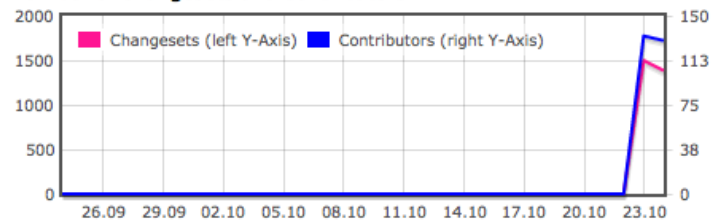

OSM Changesets of the last 30 Days filtered by #huracanpatricia

Copyright © Pascal Neis (neis-one.org)
Map data © OpenStreetMap contributors
(Data is updated on a hourly basis!)

Search for a specific Comment:

(min. 3 and max. 16 characters)

Information for #huracanpatricia

Number of OSM Contributors: 176

Number of Map Changes: 347,513

Total number of Changesets: 2,212

Displayed Changesets: 2,881

(Limit is 7000 Changesets) ☒ hide large Changesets

Number of Changesets and Contributors

Created and modified Objects

Number of created (modified) Nodes: 183,407 (11,221)

Number of created (modified) Ways: 23,336 (2,880)

Number of created (modified) Highways: 4,832 (2,366)

Number of created Buildings: 17,143

TOP 7 Countries (Map Changes)

1. (347,320)
- (88)
3. unknown (73)
- (32)