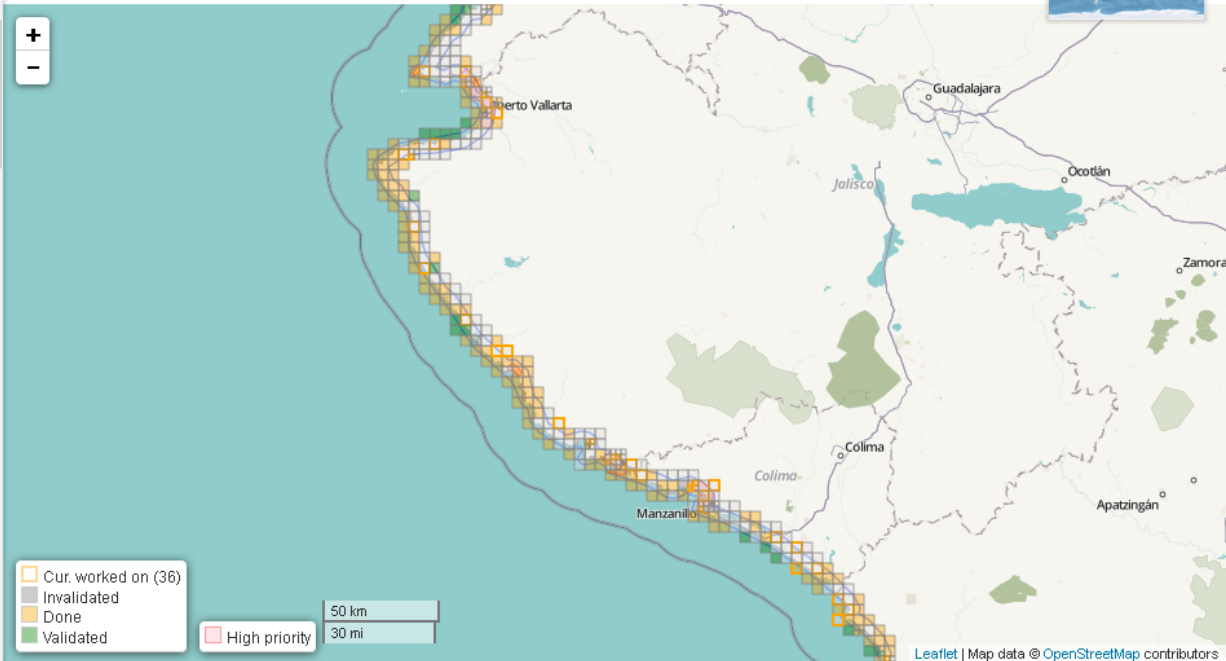

HOT

hotosm.org

Disaster Mapping

An aerial photograph showing a dense urban area in Haiti that has been severely damaged. The image is filled with rubble, collapsed buildings, and debris. A central road is visible, with several vehicles and people scattered throughout the scene. The overall appearance is one of a major disaster, likely an earthquake.

Mikel Maron, HOT Founding Member

OpenStreetMap

www.openstreetmap.org

OSM Tasking Manager

About The Tasking Manager

Coordinate Efforts

OpenStreetMap has been shown to be an effective collection mechanism for infrastructure data. One thing that is lacking is the ability to coordinate workers surveying in the field or working remotely. The goal of the OpenStreetMap Tasking Tool is to make it easy for administrators to define collection areas of interest and collection workflows as well as allowing workers to easily determine what areas they should be working on.

Fork the code on [github](#).

tasks.hotosm.org

#1257 - Hurricane Patricia Coastal Mapping

Description Instructions Contribute Activity **Stats**

Contributors	Done	Assigned
amarinelli	1	-
andygol	3	-
AntaraTithi	1	-
calfarome	4	-
carlogis	1	-
CarlaNI	2	-

Legend for map tiles:

- Cur. worked on (36)
- Invalidated
- Done
- Validated
- High priority

Scale: 50 km / 30 mi

OSM Changesets of the last 30 Days filtered by #huracanpatricia

Copyright © Pascal Neis (neis-one.org)
Map data © OpenStreetMap contributors
(Data is updated on a hourly basis!)