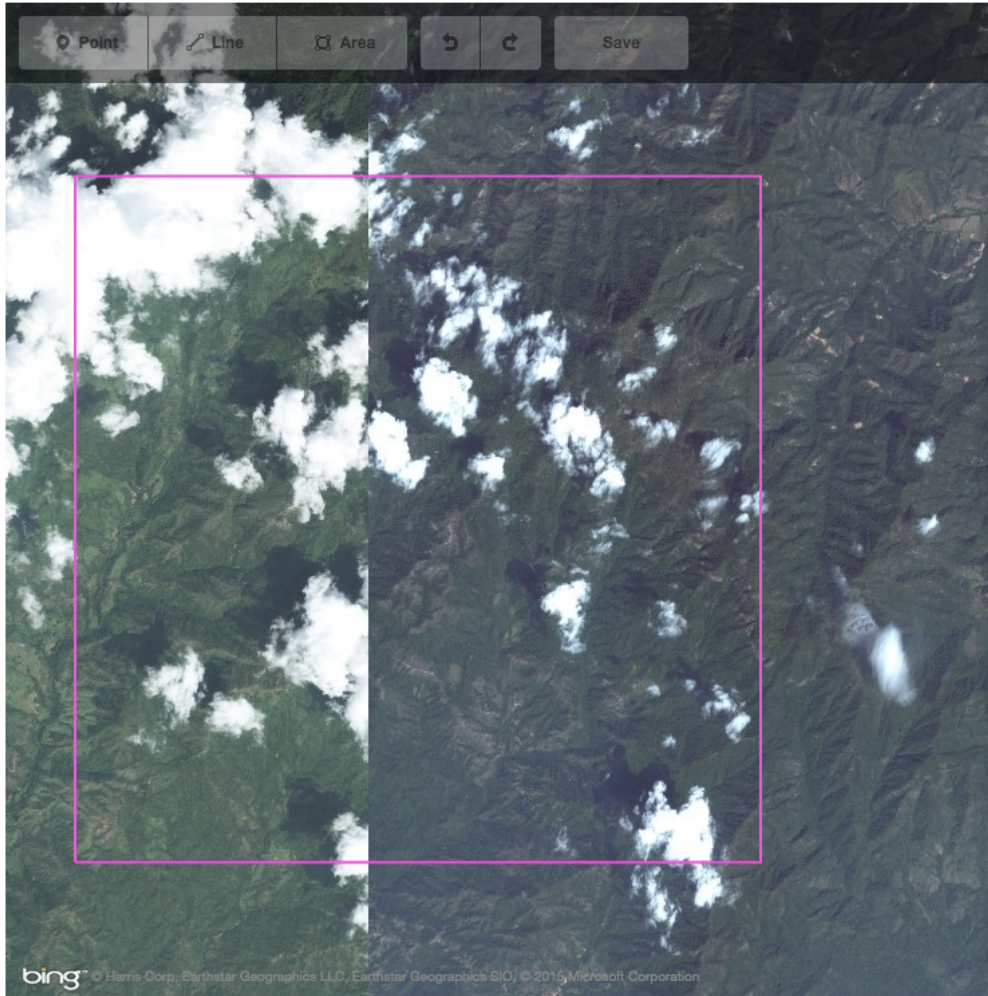

Point

Line

Area

↶

↷

Save

Background

- ☐ None
- ☒ Bing aerial imagery
- ☐ Mapbox Satellite
- ☐ OpenStreetMap (Mapnik)
- ☐ Custom
- ☒ Locator Overlay
- ☐ OpenStreetMap GPS traces
- ☐ Minimap

Fix alignment

+ Zoom in to Edit