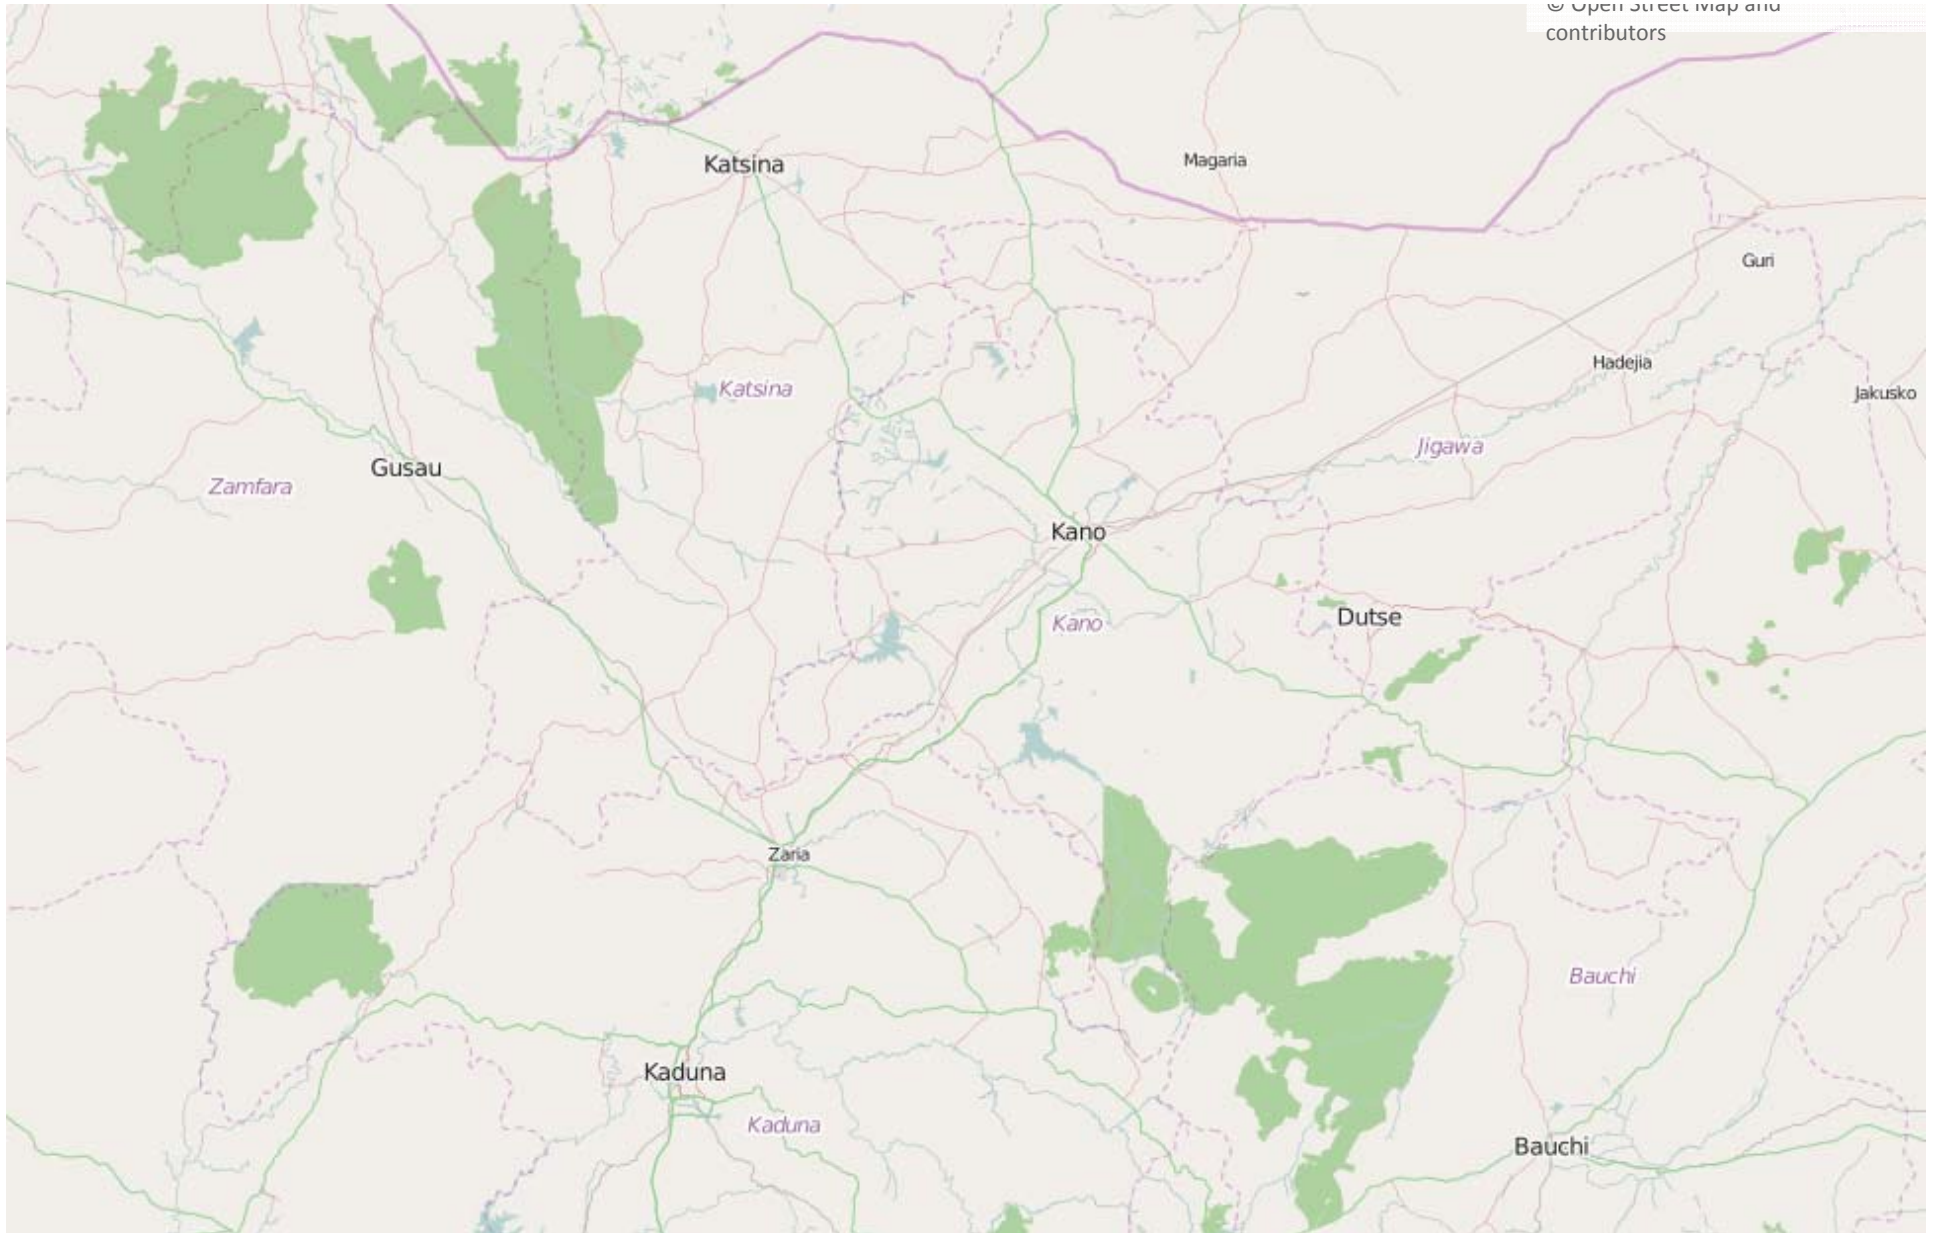

Equatorial Guinea

Gabon

Congo

Central African Republic

Democratic Republic of the Congo

Gulf of Guinea

Sahara

Nouakchott
نواكشوط

Dakar

Bamako

Niamey

Burkina Faso

Kano

N'Djamena
إنجامينا

Conakry

Kumasi

Accra

Lome

Lagos

Abuja

Yaounde

Douala

Sao Tome and Principe

Libreville

Pointe-Noire

Brazzaville

Kano state: 9.3M people, not many maps

Minna

Yankari National Park

36 images from DigitalGlobe's archive cover Kano state

Minna

50 km
20 mi