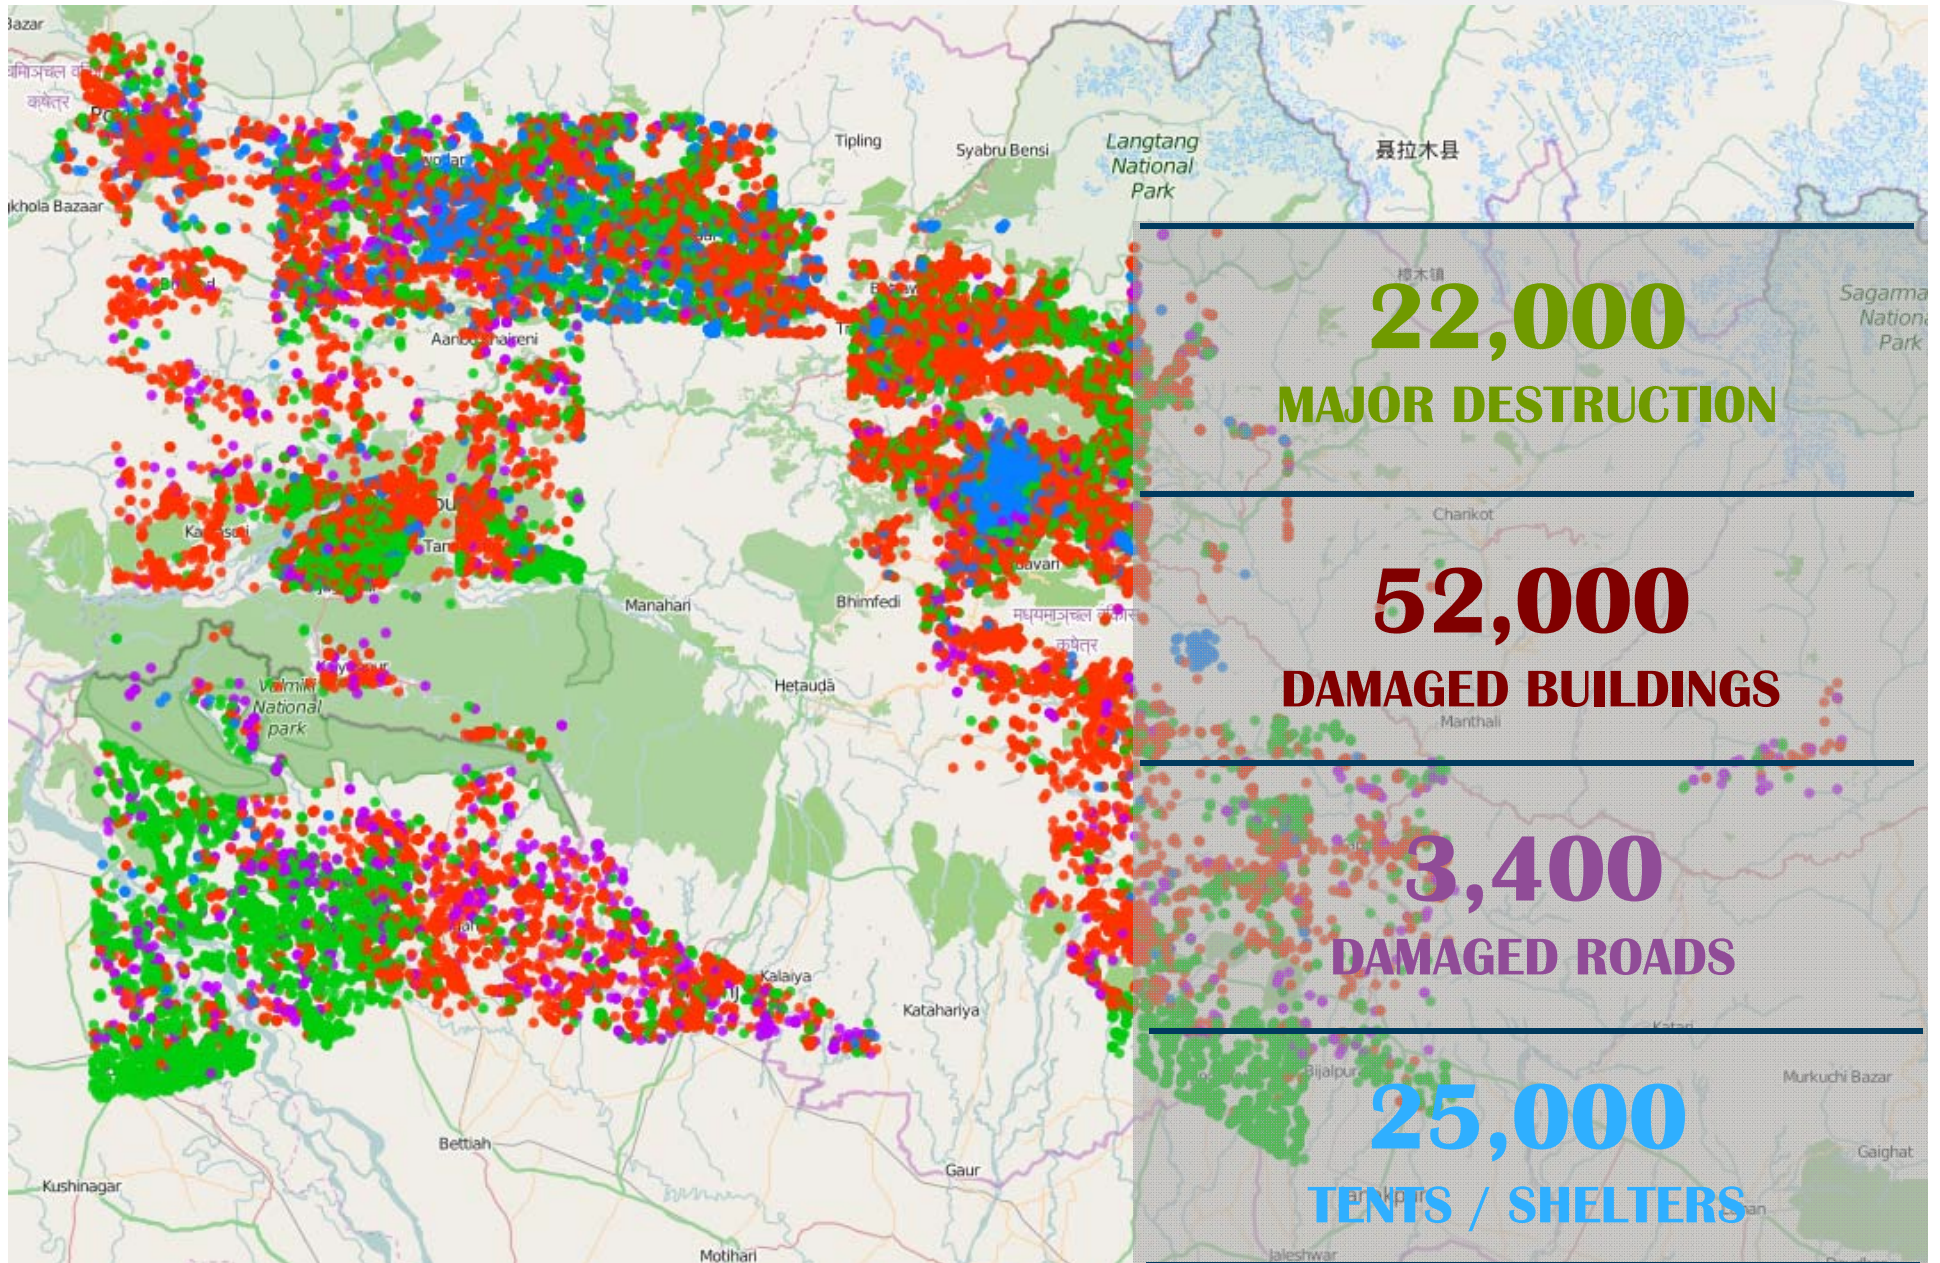

Tomnod crowd validates each location

Tomnod crowd validates each location

A black and white illustration of a clock face. The clock has a white circular border and twelve white square hour markers. The hands are white, with the hour hand pointing to 12 and the minute hand pointing to 1. The text "...repeat 680,000 times..." is written in yellow across the center of the clock face.

NEPAL: 100,000km²

Case Study: Nepal Earthquake April 2015

DigitalGlobe

7.8 Earthquake hits Nepal

Help disaster response teams by mapping damage from the recent deadly 7.8 magnitude earthquake that hit near Kathmandu, Nepal. Start by comparing before and after imagery and placing a tag in the center of every damaged building, damaged road and area of major destruction you find. To compare before and after imagery, press the "Q" and "W" keys on your keyboard or click the "Newest" and "Oldest" buttons in the bottom right corner of the map.

Search satellite images for...

Damaged
Building

Major
Destruction

Damaged
Road

START SEARCHING

61,000
TAGGERS

1,000,000
TAGS PLACED

5.8 **MILLION**
MAP VIEWS

**11,338
TREE TAGGERS**

**3.3 MILLION
MAP VIEWS**

**2 MILLION
TAGS PLACED**

**937,362
AUSTRALIAN
TREE FERNS**

**981,519
PARTIAL
TREE FERNS**

**51,286
AFRICAN
TULIP TREES**

22,000

CROWDRANK LOCATIONS