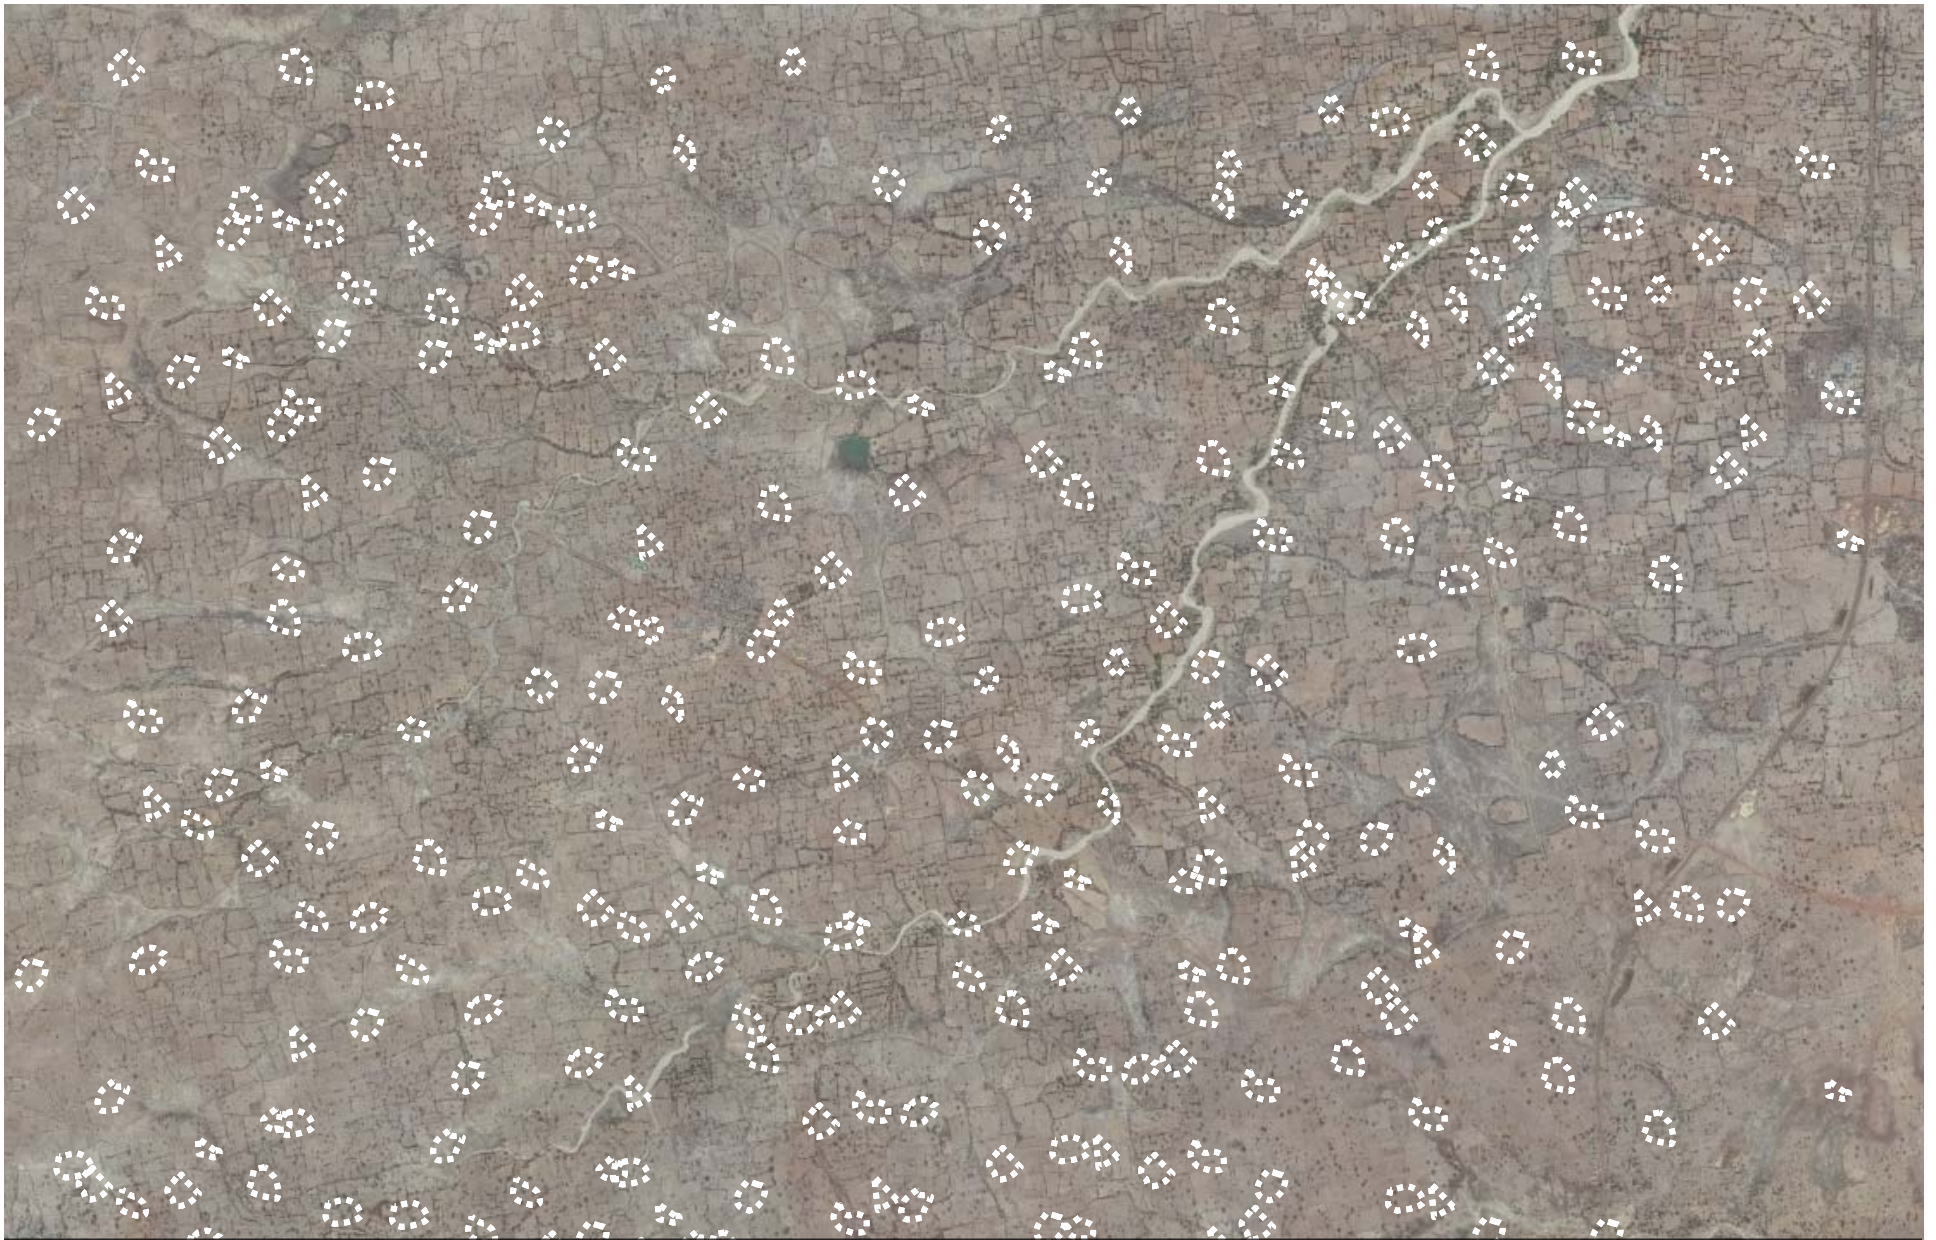

HUG algorithm identifies 130,000 possible human settlements