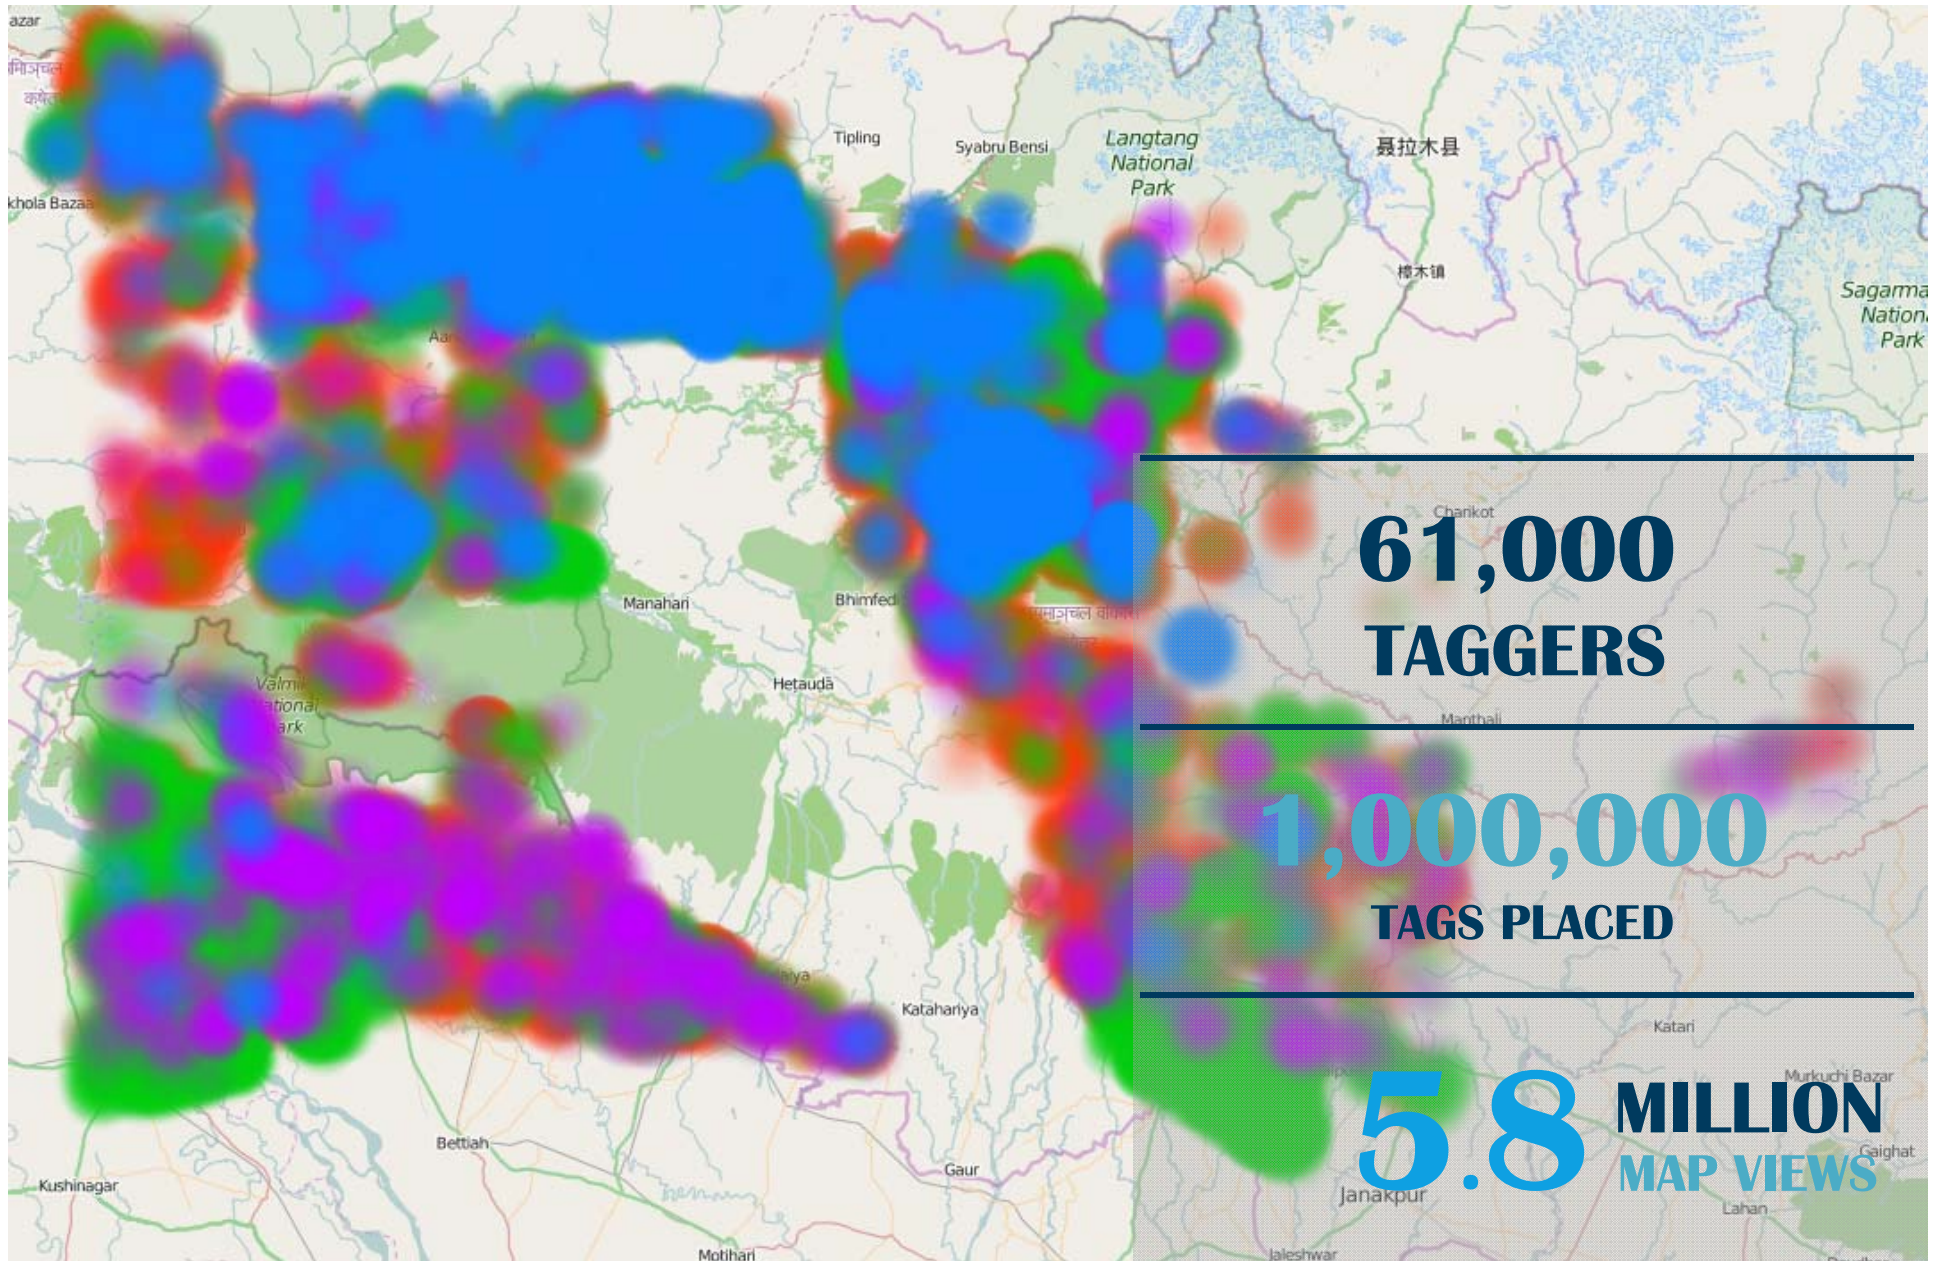

Tomnod crowd validates each location

Tomnod crowd validates each location

A black and white illustration of a clock face. The clock has a white circular border and twelve white square hour markers. The hands are white, with the hour hand pointing to 12 and the minute hand pointing to 1. The text "...repeat 680,000 times..." is written in yellow across the center of the clock face.

NEPAL: 100,000km²

Case Study: Nepal Earthquake April 2015

DigitalGlobe

7.8 Earthquake hits Nepal

Help disaster response teams by mapping damage from the recent deadly 7.8 magnitude earthquake that hit near Kathmandu, Nepal. Start by comparing before and after imagery and placing a tag in the center of every damaged building, damaged road and area of major destruction you find. To compare before and after imagery, press the "Q" and "W" keys on your keyboard or click the "Newest" and "Oldest" buttons in the bottom right corner of the map.

Search satellite images for...

Damaged
Building

Major
Destruction

Damaged
Road

START SEARCHING

61,000
TAGGERS

1,000,000
TAGS PLACED

5.8 **MILLION**
MAP VIEWS

**11,338
TREE TAGGERS**

**3.3 MILLION
MAP VIEWS**

**2 MILLION
TAGS PLACED**

**937,362
AUSTRALIAN
TREE FERNS**

**981,519
PARTIAL
TREE FERNS**

**51,286
AFRICAN
TULIP TREES**

22,000

CROWDRANK LOCATIONS