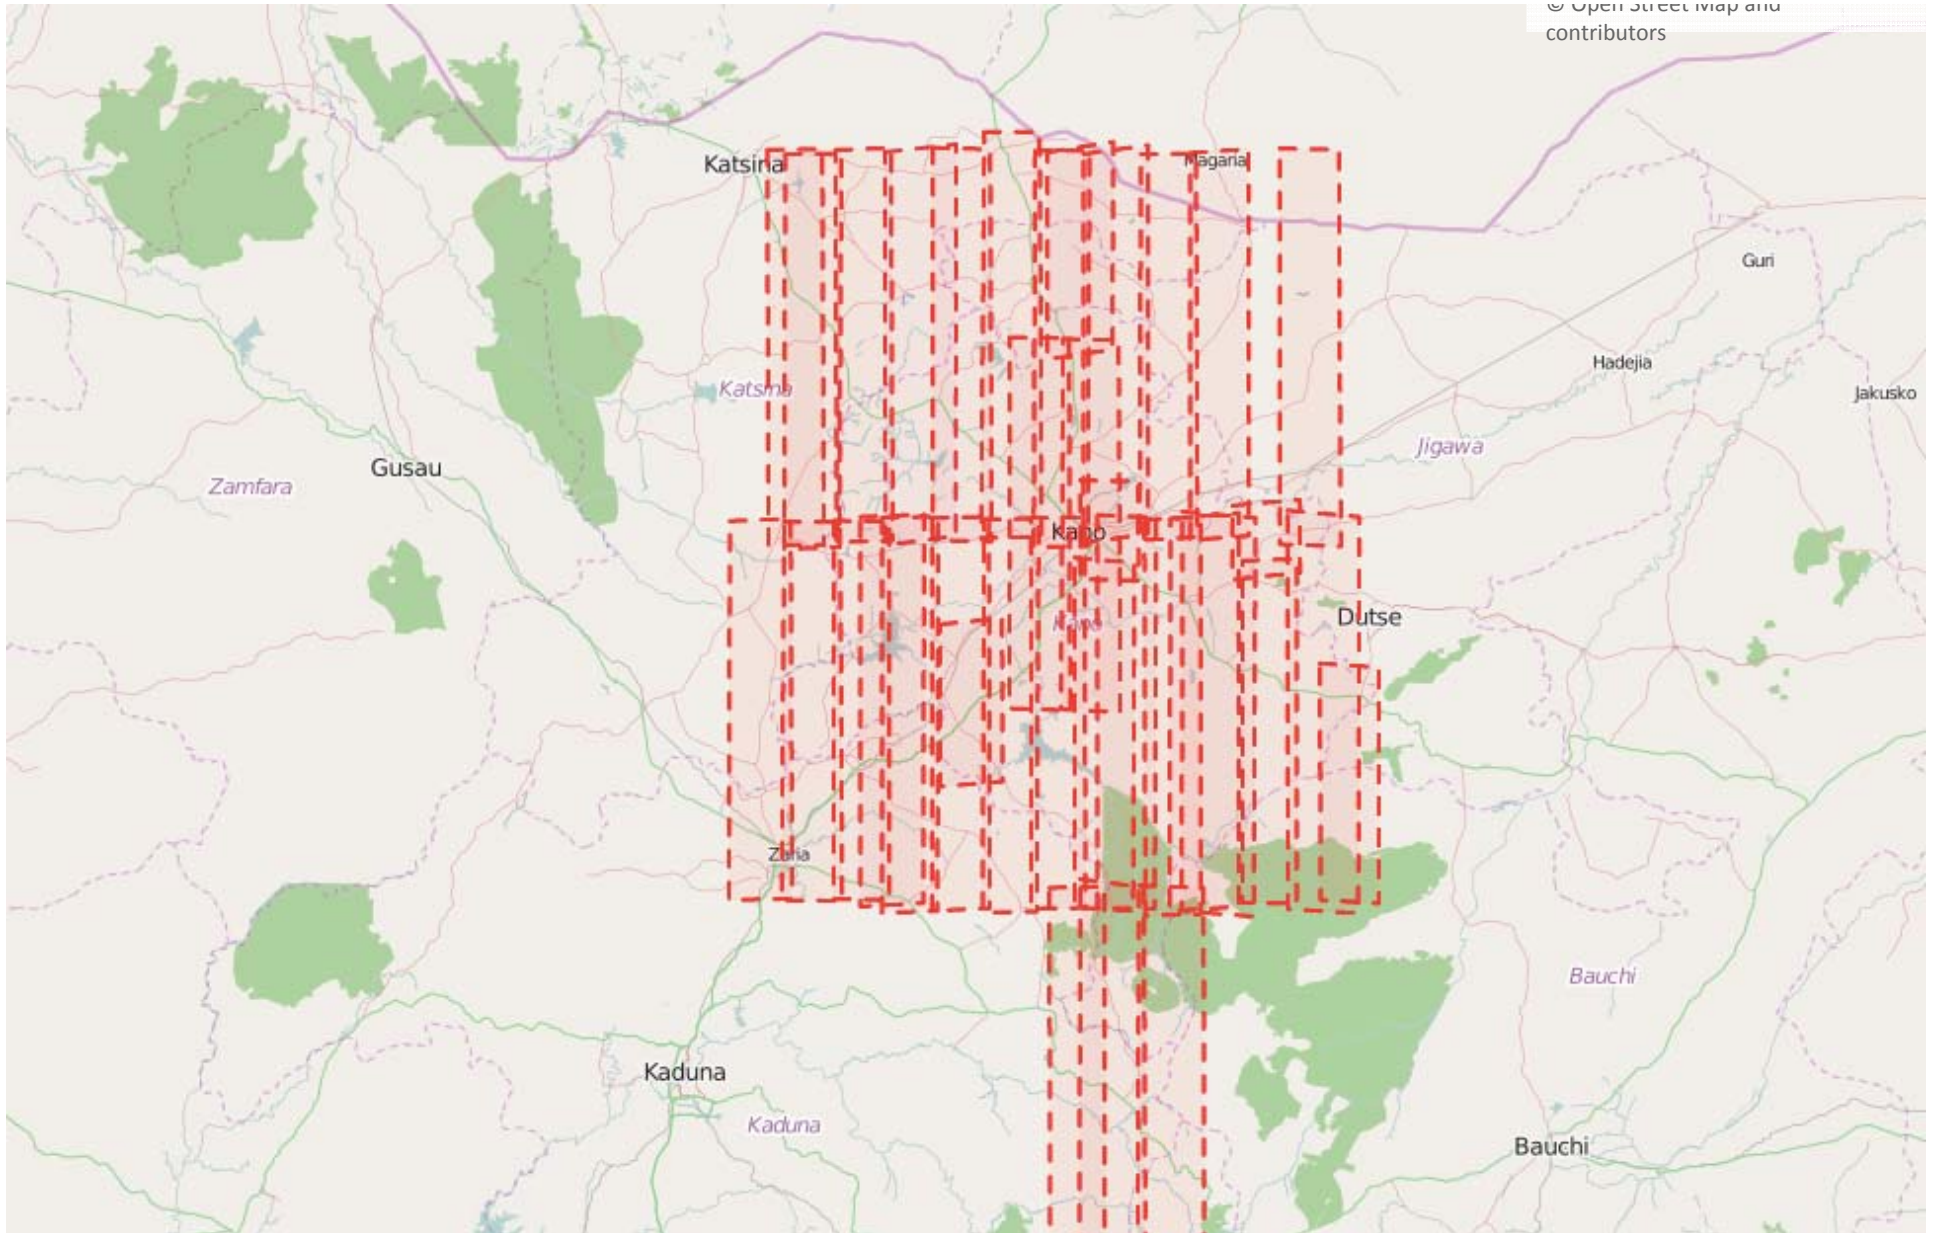

Accra

Lome

Lagos

Abuja

Yaounde

Douala

Sao Tome and Principe

Libreville

Pointe-Noire

Brazzaville

Kano state: 9.3M people, not many maps

Minna

Yankari National Park

36 images from DigitalGlobe's archive cover Kano state

Minna

50 km
20 mi

Jos

Yankari

HUG algorithm identifies 130,000 possible human settlements

Choose the best label for the highlighted area.

Building(s) 1

No Building(s) 2

Share this Location

Tomnod crowd validates each location

Choose the best label for the highlighted area.

- Building(s) 1
- No Building(s) 2

Share this Location

DigitalGlobe
Fri 5/3/2013 10:15 AM UTC

Tomnod crowd validates each location

Choose the best label for the highlighted area.