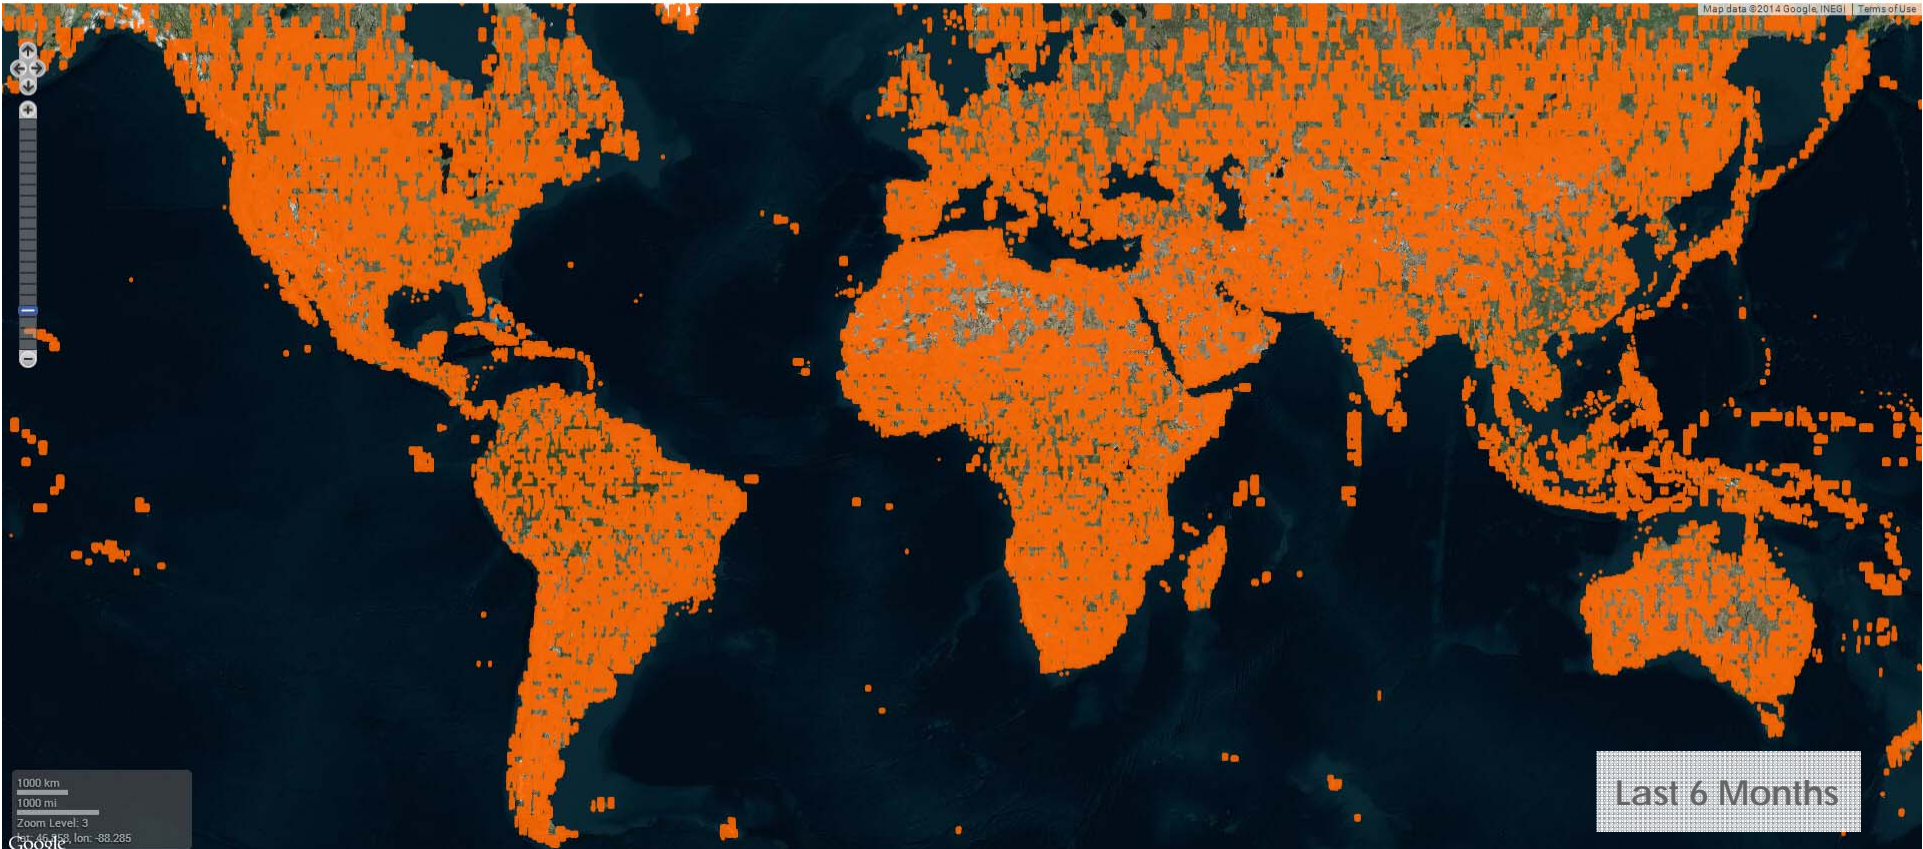

7,500,000,000,000 pixels

52,500,000,000,000 pixels

225,000,000,000,000 pixels

1,350,000,000,000,000 pixels

Point

Line

Area

↶

NEPAL: 100,000km²

Case Study: Nepal Earthquake April 2015

DigitalGlobe

7.8 Earthquake hits Nepal

Help disaster response teams by mapping damage from the recent deadly 7.8 magnitude earthquake that hit near Kathmandu, Nepal. Start by comparing before and after imagery and placing a tag in the center of every damaged building, damaged road and area of major destruction you find. To compare before and after imagery, press the "Q" and "W" keys on your keyboard or click the "Newest" and "Oldest" buttons in the bottom right corner of the map.