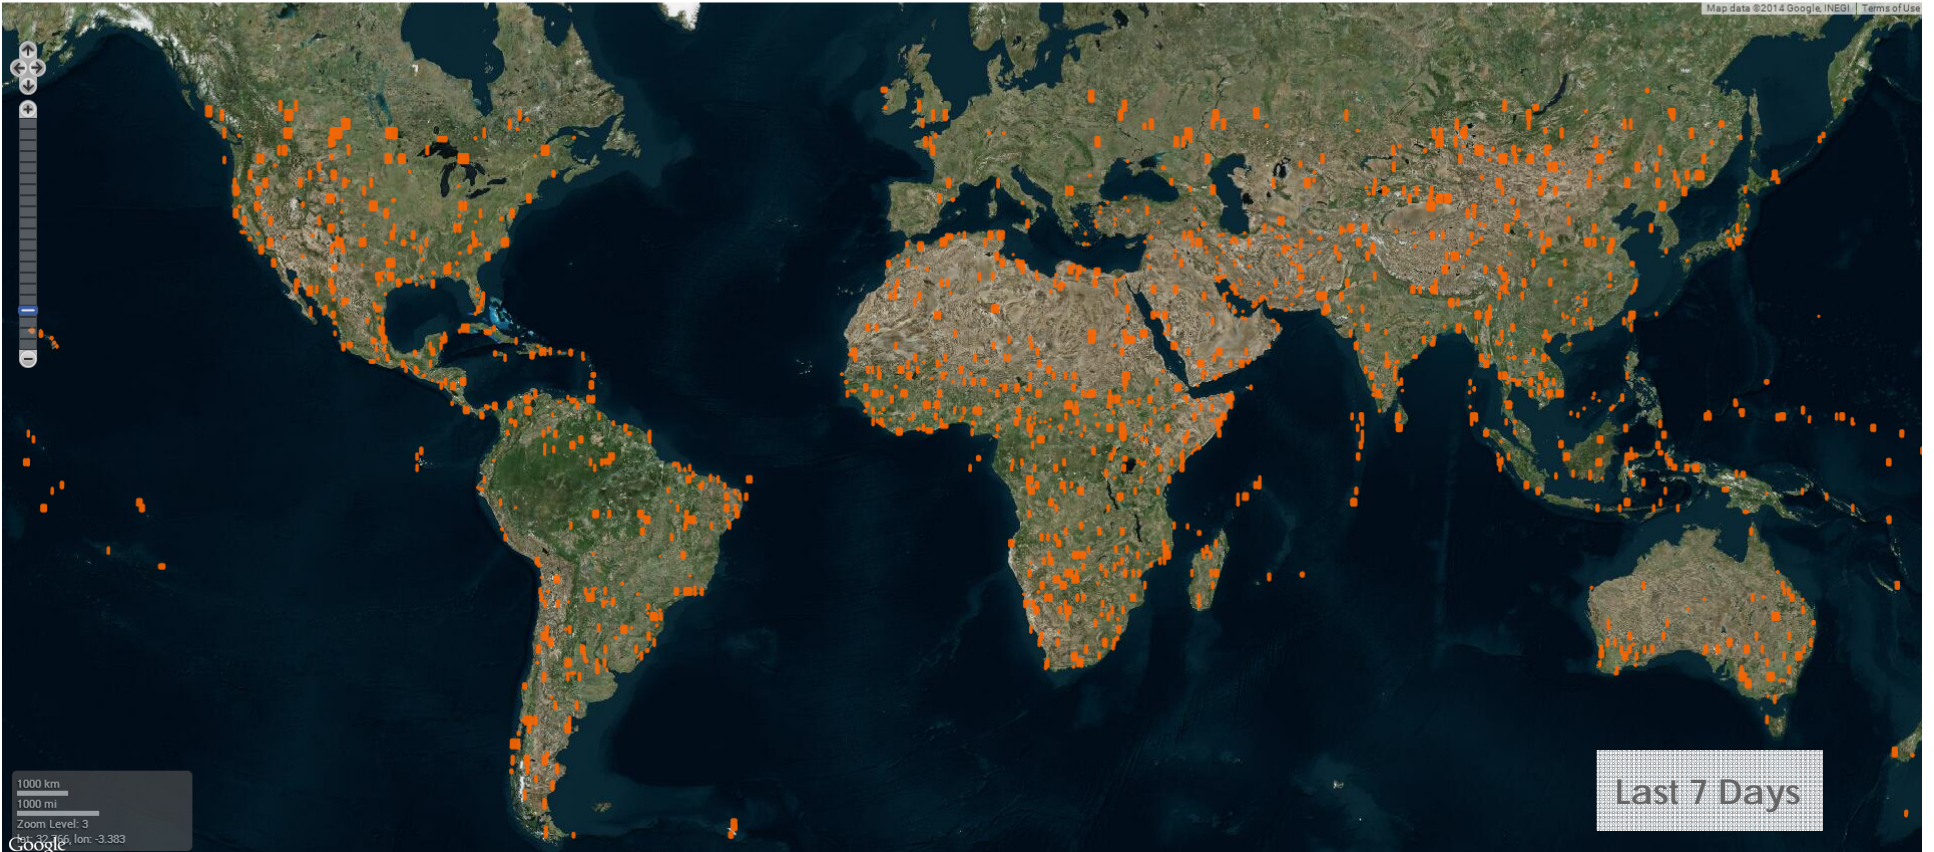

7,500,000,000,000 pixels

52,500,000,000,000 pixels

225,000,000,000,000 pixels

1,350,000,000,000,000 pixels

Point

Line

Area

↶

↷

Save

Background

- None
- Bing aerial imagery
- Mapbox Satellite
- OpenStreetMap (Mapnik)
- Custom
- Locator Overlay
- OpenStreetMap GPS traces
- Minimap

Fix alignment

+ Zoom in to Edit

Point Line Area Save

Dakar

Bamako

Niamey

Burkina Faso

Kano

N'Djamena
إنجامينا

Conakry

Kumasi

Accra

Lome

Lagos

Abuja

Yaounde

Douala

Sao Tome and Principe

Libreville