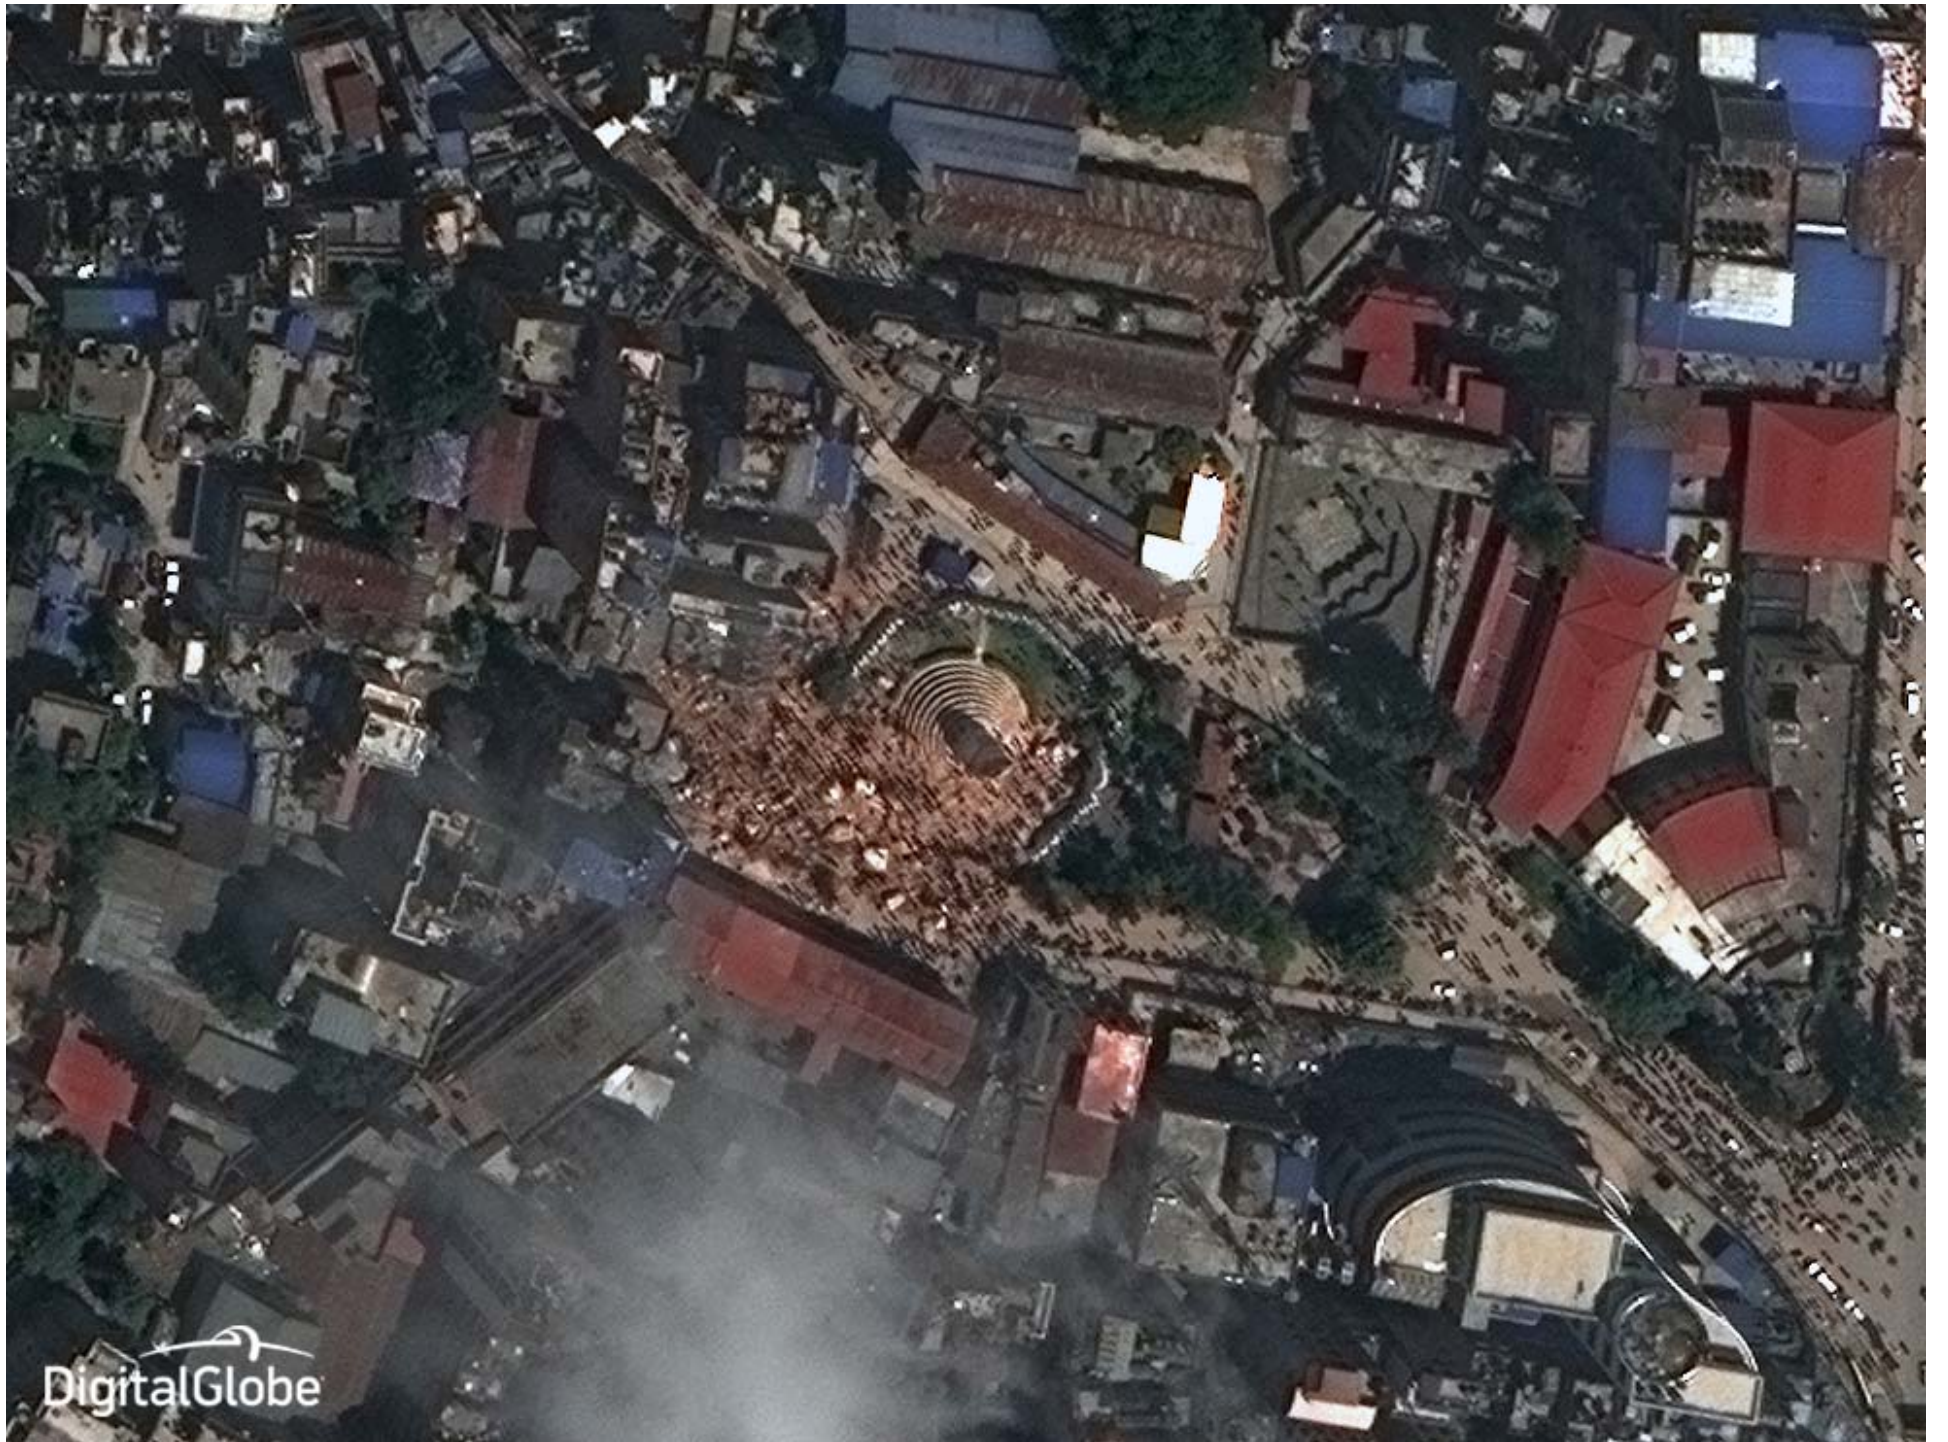

NEPAL: 100,000km²

Case Study: Nepal Earthquake April 2015

DigitalGlobe

7.8 Earthquake hits Nepal

Help disaster response teams by mapping damage from the recent deadly 7.8 magnitude earthquake that hit near Kathmandu, Nepal. Start by comparing before and after imagery and placing a tag in the center of every damaged building, damaged road and area of major destruction you find. To compare before and after imagery, press the "Q" and "W" keys on your keyboard or click the "Newest" and "Oldest" buttons in the bottom right corner of the map.