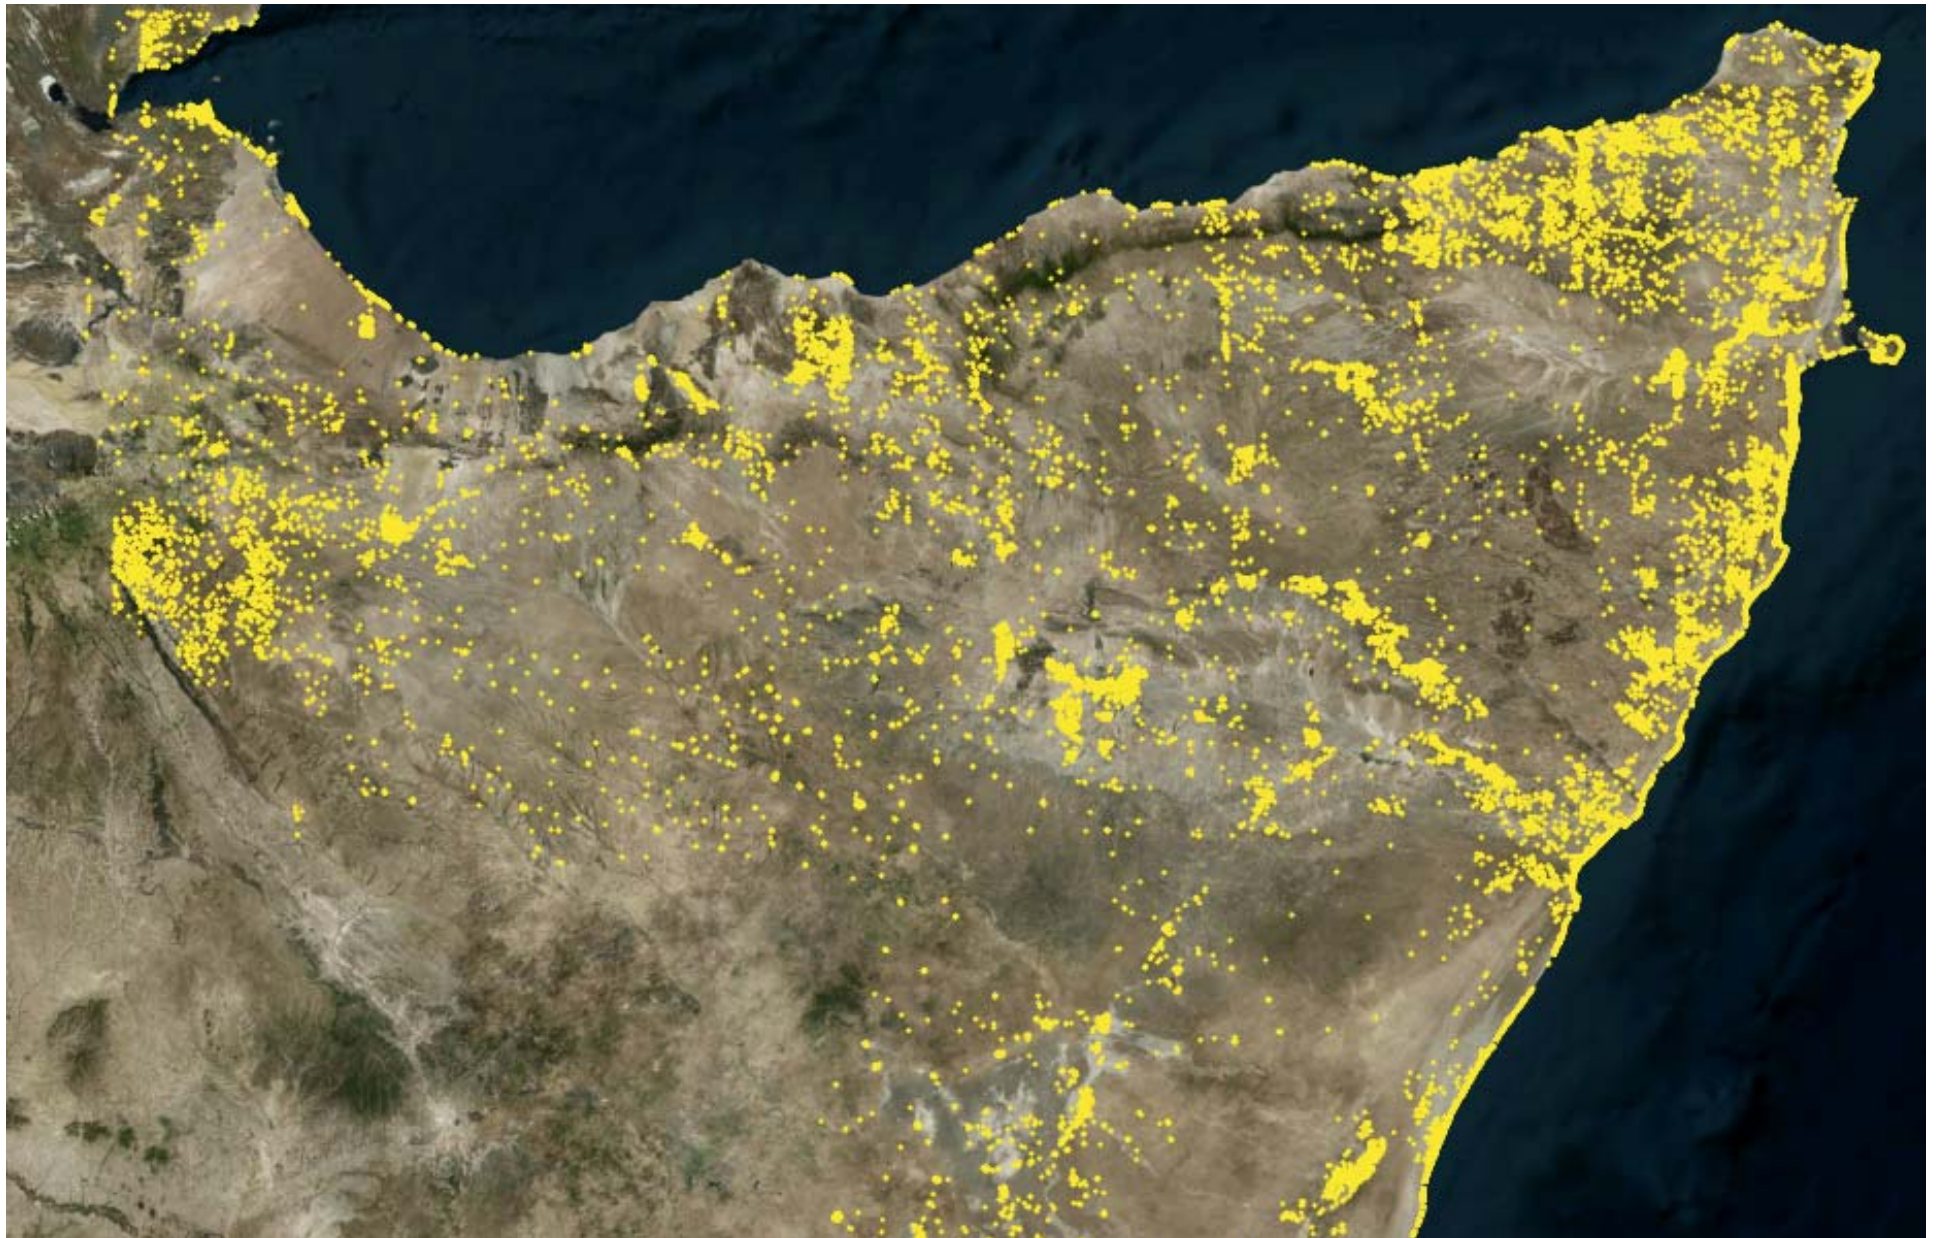

SOMALIA: 903,000km²