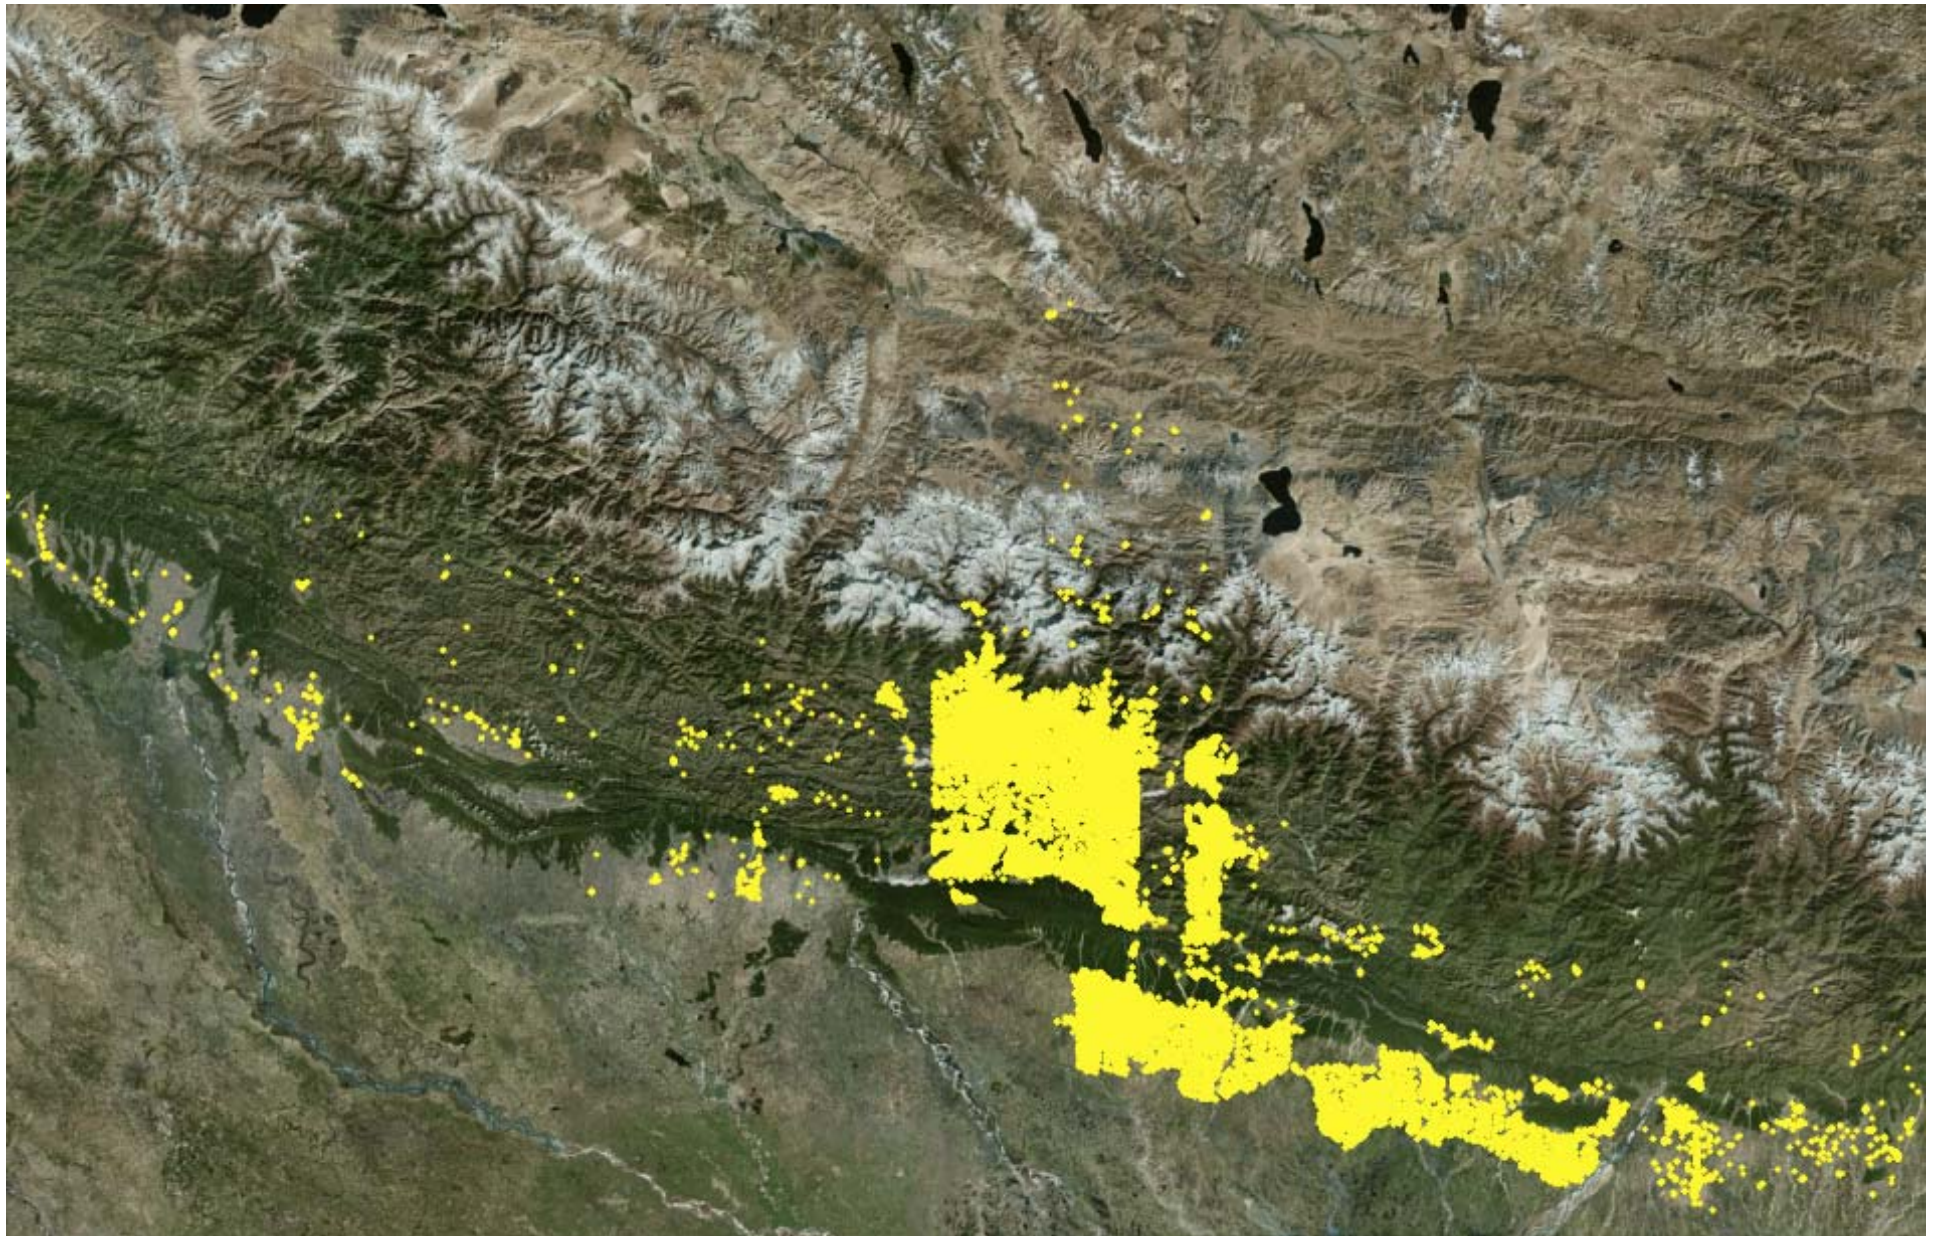

Tomnod crowd validates each location

Tomnod crowd validates each location

A black and white illustration of a clock face. The clock has a white circular border and twelve white square hour markers. The hands are white, with the hour hand pointing to 12 and the minute hand pointing to 1. The text "...repeat 680,000 times..." is written in yellow across the center of the clock face.

...repeat 680,000 times...

PopCount: 3,995
PopStd: 256

PopCount: 3,228
PopStd: 289

PopCount: 3,237
PopStd: 341

RESULT: precise village locations and detailed population density

SWAZILAND: All Buildings

SOMALIA: 903,000km²

NEPAL: 100,000km²

Case Study: Nepal Earthquake April 2015

DigitalGlobe

7.8 Earthquake hits Nepal

Help disaster response teams by mapping damage from the recent deadly 7.8 magnitude earthquake that hit near Kathmandu, Nepal. Start by comparing before and after imagery and placing a tag in the center of every damaged building, damaged road and area of major destruction you find. To compare before and after imagery, press the "Q" and "W" keys on your keyboard or click the "Newest" and "Oldest" buttons in the bottom right corner of the map.