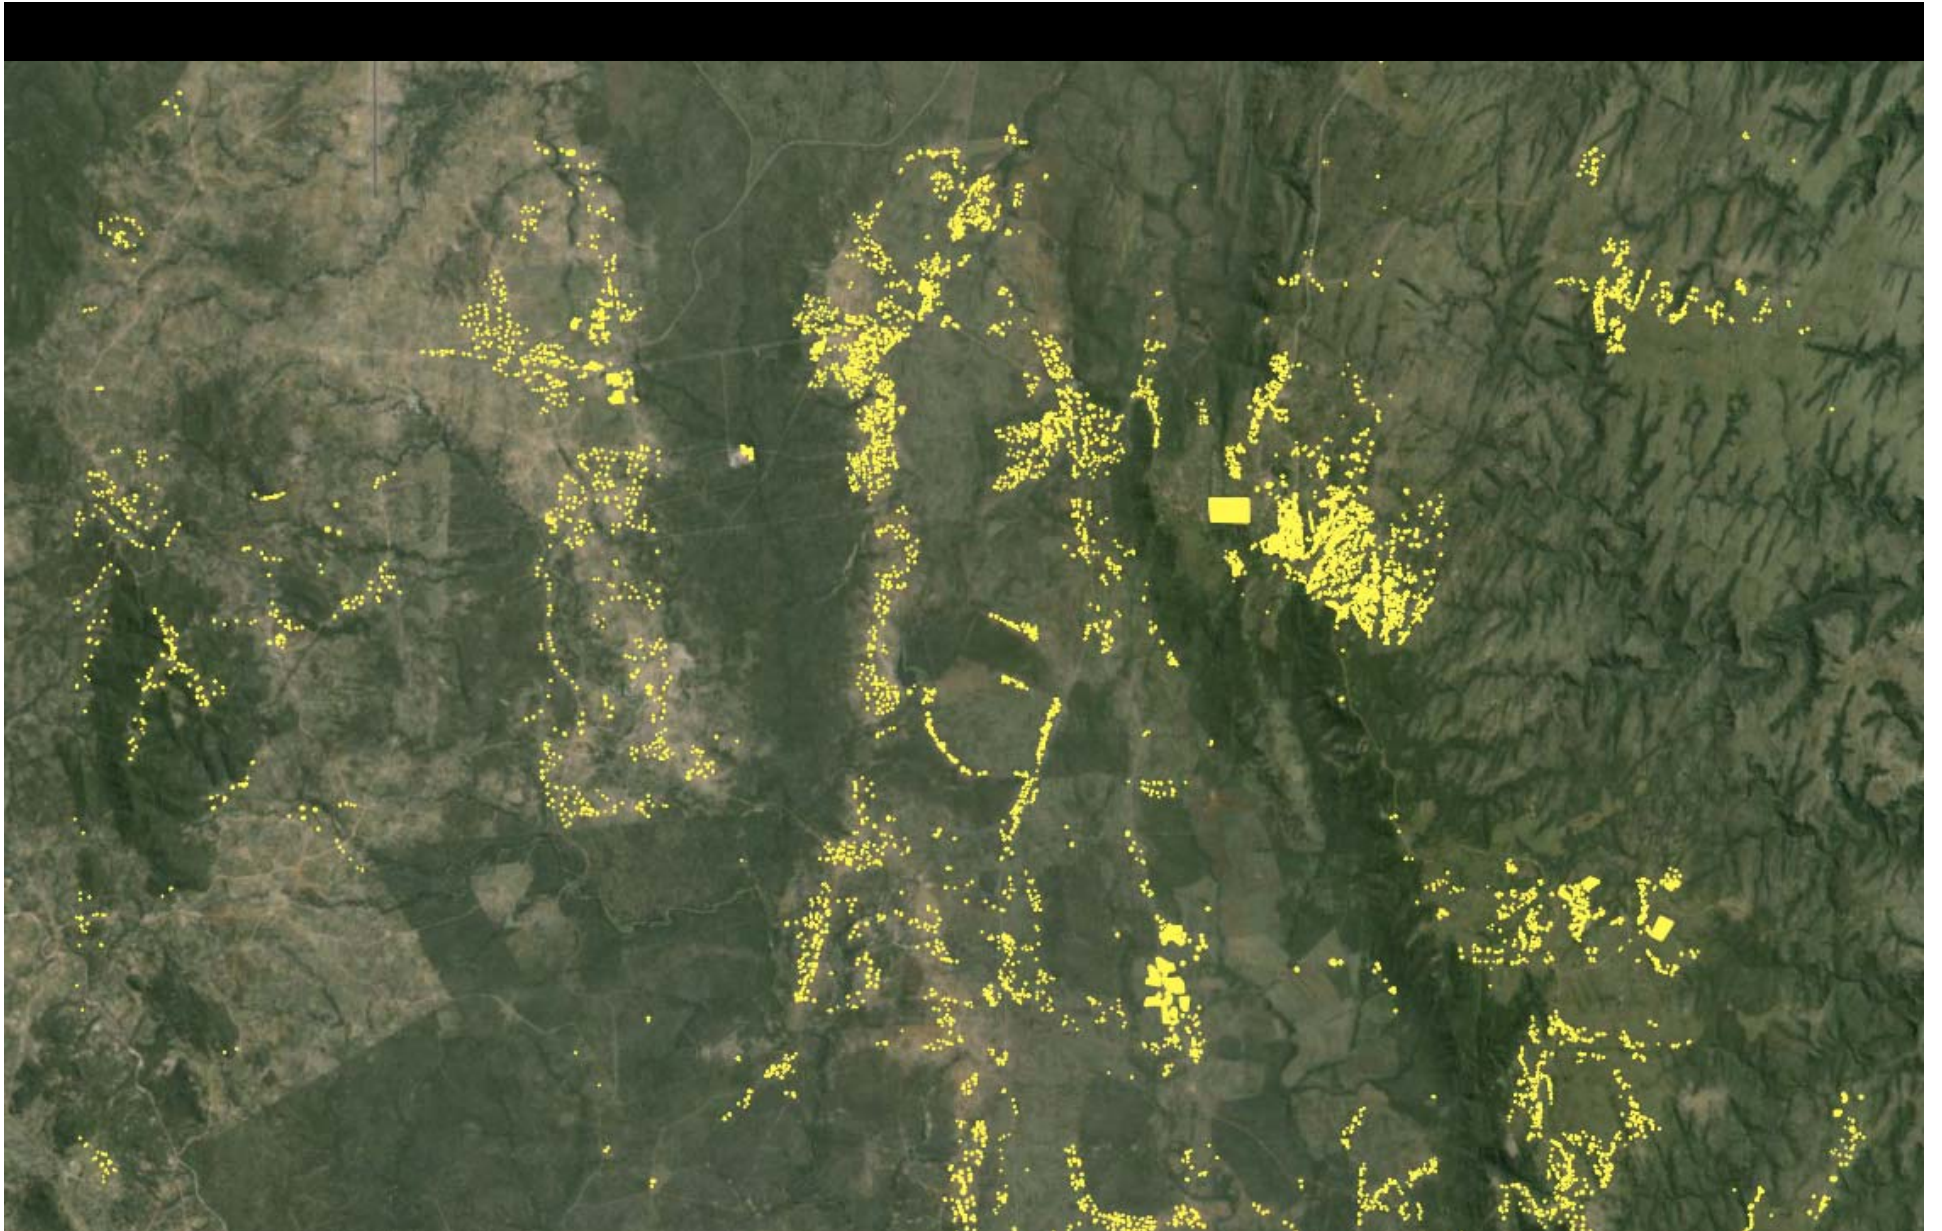

Tomnod crowd validates each location

Tomnod crowd validates each location

A black and white illustration of a clock face. The clock has a white circular border and twelve white square hour markers. The hands are white, with the hour hand pointing to 12 and the minute hand pointing to 1. The text "...repeat 680,000 times..." is written in yellow across the center of the clock face.

...repeat 680,000 times...

PopCount: 3,995
PopStd: 256

PopCount: 3,228
PopStd: 289

PopCount: 3,237
PopStd: 341

RESULT: precise village locations and detailed population density

SWAZILAND: All Buildings

SOMALIA: 903,000km²

NEPAL: 100,000km²

Case Study: Nepal Earthquake April 2015

DigitalGlobe

7.8 Earthquake hits Nepal

Help disaster response teams by mapping damage from the recent deadly 7.8 magnitude earthquake that hit near Kathmandu, Nepal. Start by comparing before and after imagery and placing a tag in the center of every damaged building, damaged road and area of major destruction you find. To compare before and after imagery, press the "Q" and "W" keys on your keyboard or click the "Newest" and "Oldest" buttons in the bottom right corner of the map.

Search satellite images for...

Damaged
Building

Major
Destruction

Damaged
Road

START SEARCHING

61,000
TAGGERS

1,000,000
TAGS PLACED

5.8 **MILLION**
MAP VIEWS