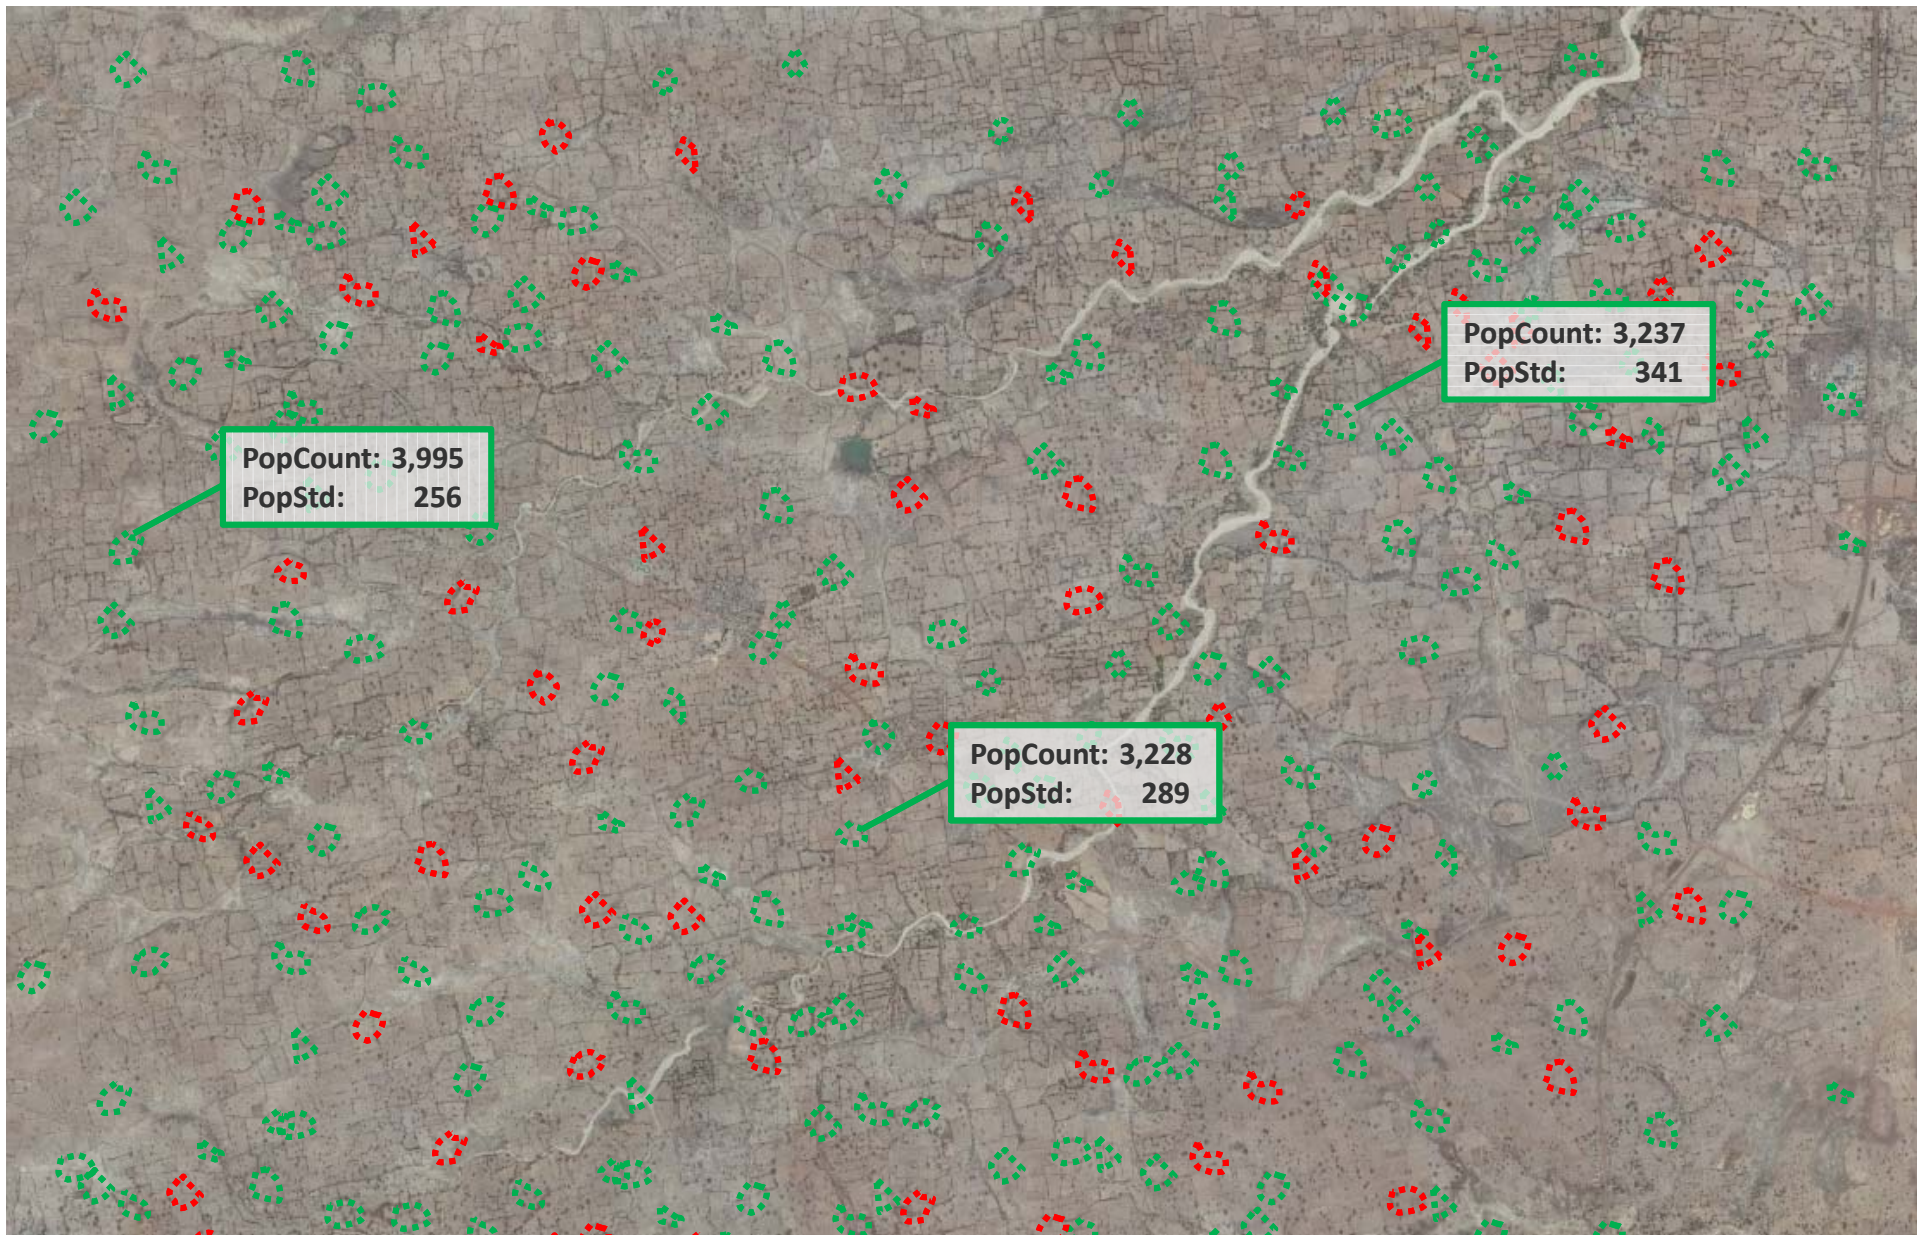

PopCount: 3,995
PopStd: 256

PopCount: 3,228
PopStd: 289

PopCount: 3,237
PopStd: 341

RESULT: precise village locations and detailed population density