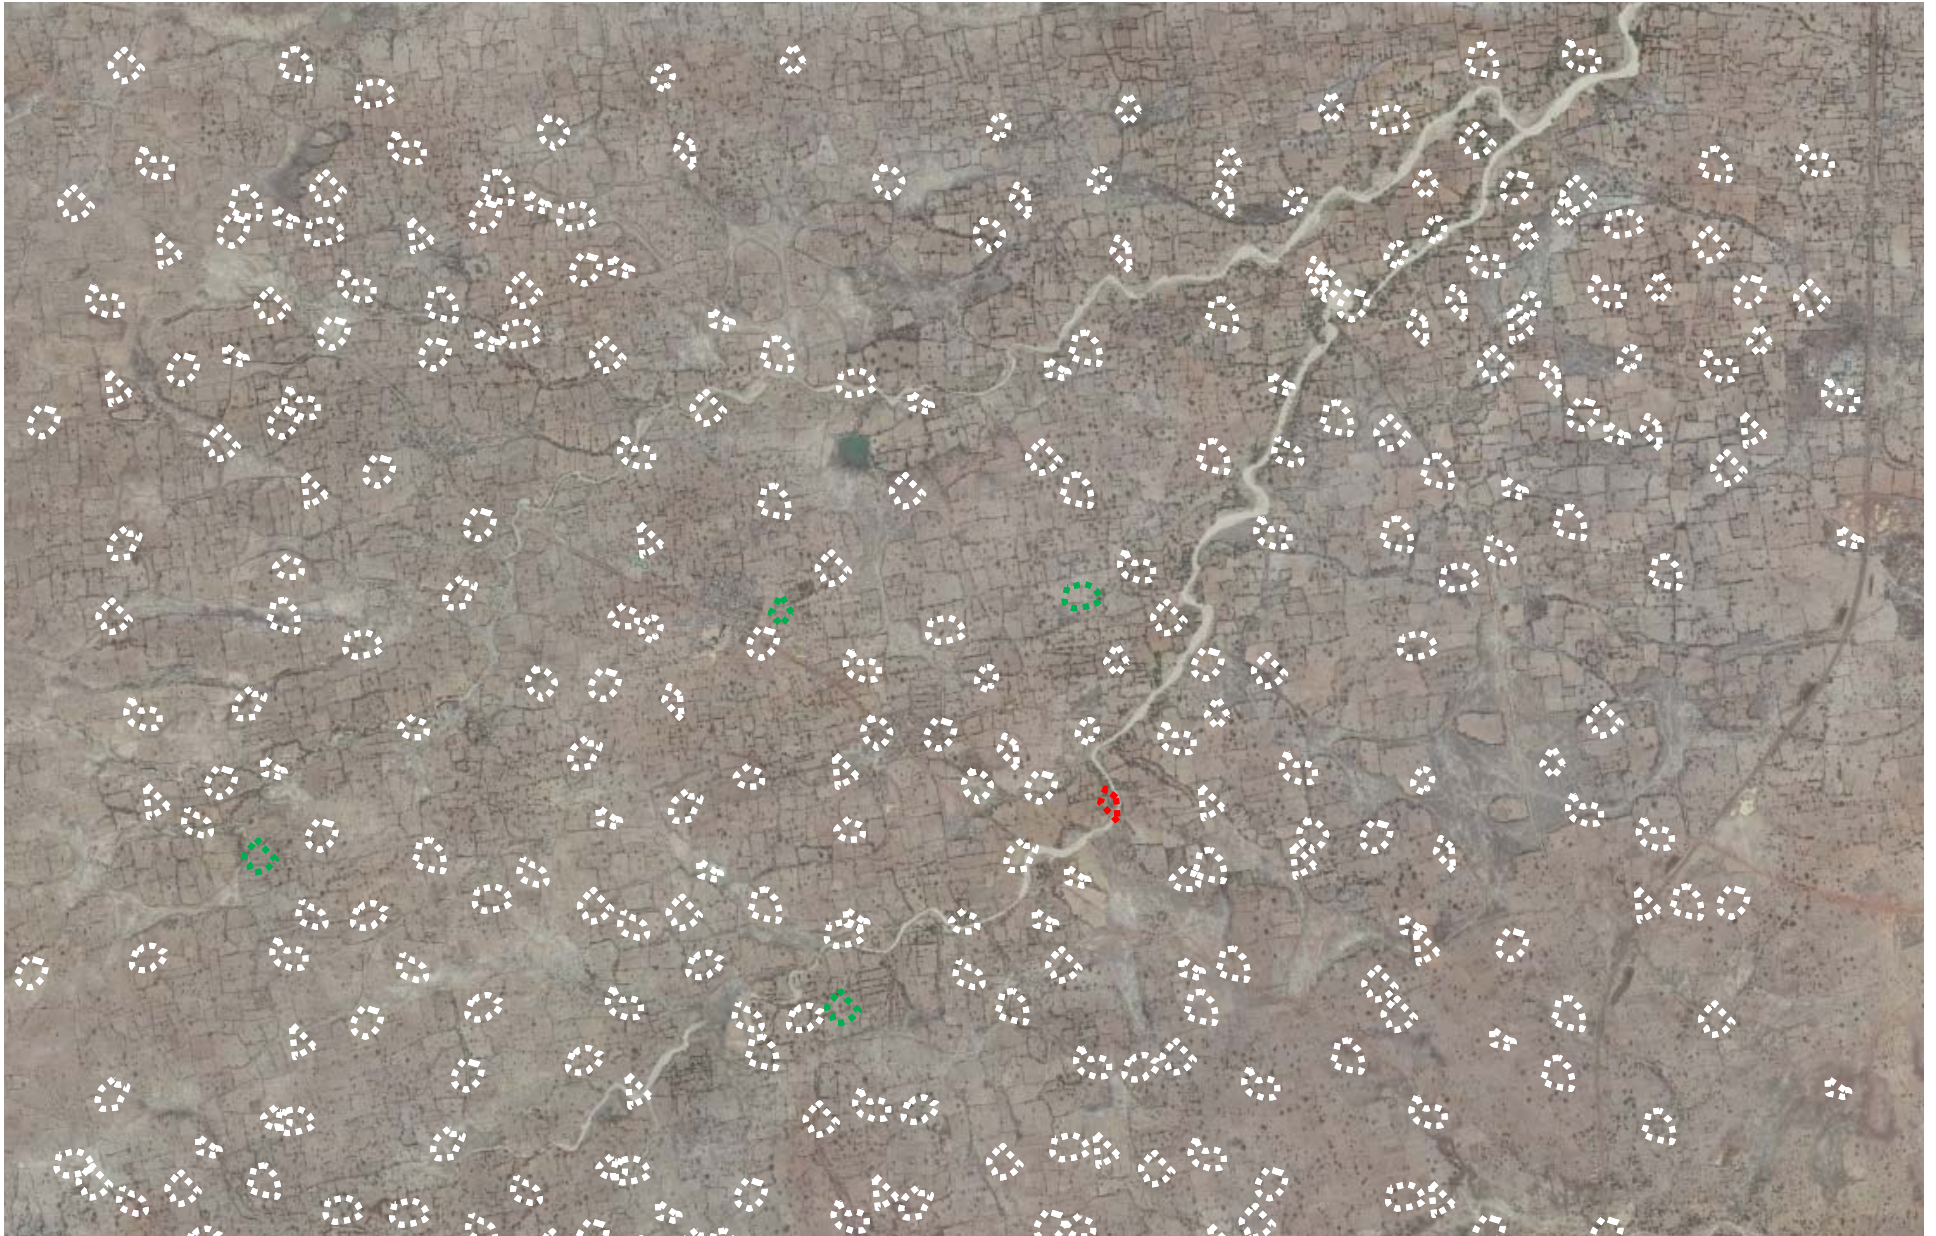

Building(s) 1

No Building(s) 2

Share this Location

Tomnod crowd validates each location

Choose the best label for the highlighted area.

Building(s) 1

No Building(s) 2

Share this Location

Tomnod crowd validates each location

Tomnod crowd validates each location

A black and white illustration of a clock face. The clock has a white circular border and twelve white square hour markers. The hands are white, with the hour hand pointing to 12 and the minute hand pointing to 1. The text "...repeat 680,000 times..." is written in yellow across the center of the clock face.

NEPAL: 100,000km²

Case Study: Nepal Earthquake April 2015

DigitalGlobe

7.8 Earthquake hits Nepal

Help disaster response teams by mapping damage from the recent deadly 7.8 magnitude earthquake that hit near Kathmandu, Nepal. Start by comparing before and after imagery and placing a tag in the center of every damaged building, damaged road and area of major destruction you find. To compare before and after imagery, press the "Q" and "W" keys on your keyboard or click the "Newest" and "Oldest" buttons in the bottom right corner of the map.

**11,338
TREE TAGGERS**

**3.3 MILLION
MAP VIEWS**

**2 MILLION
TAGS PLACED**

**937,362
AUSTRALIAN
TREE FERNS**

**981,519
PARTIAL
TREE FERNS**

**51,286
AFRICAN
TULIP TREES**

22,000

CROWDRANK LOCATIONS