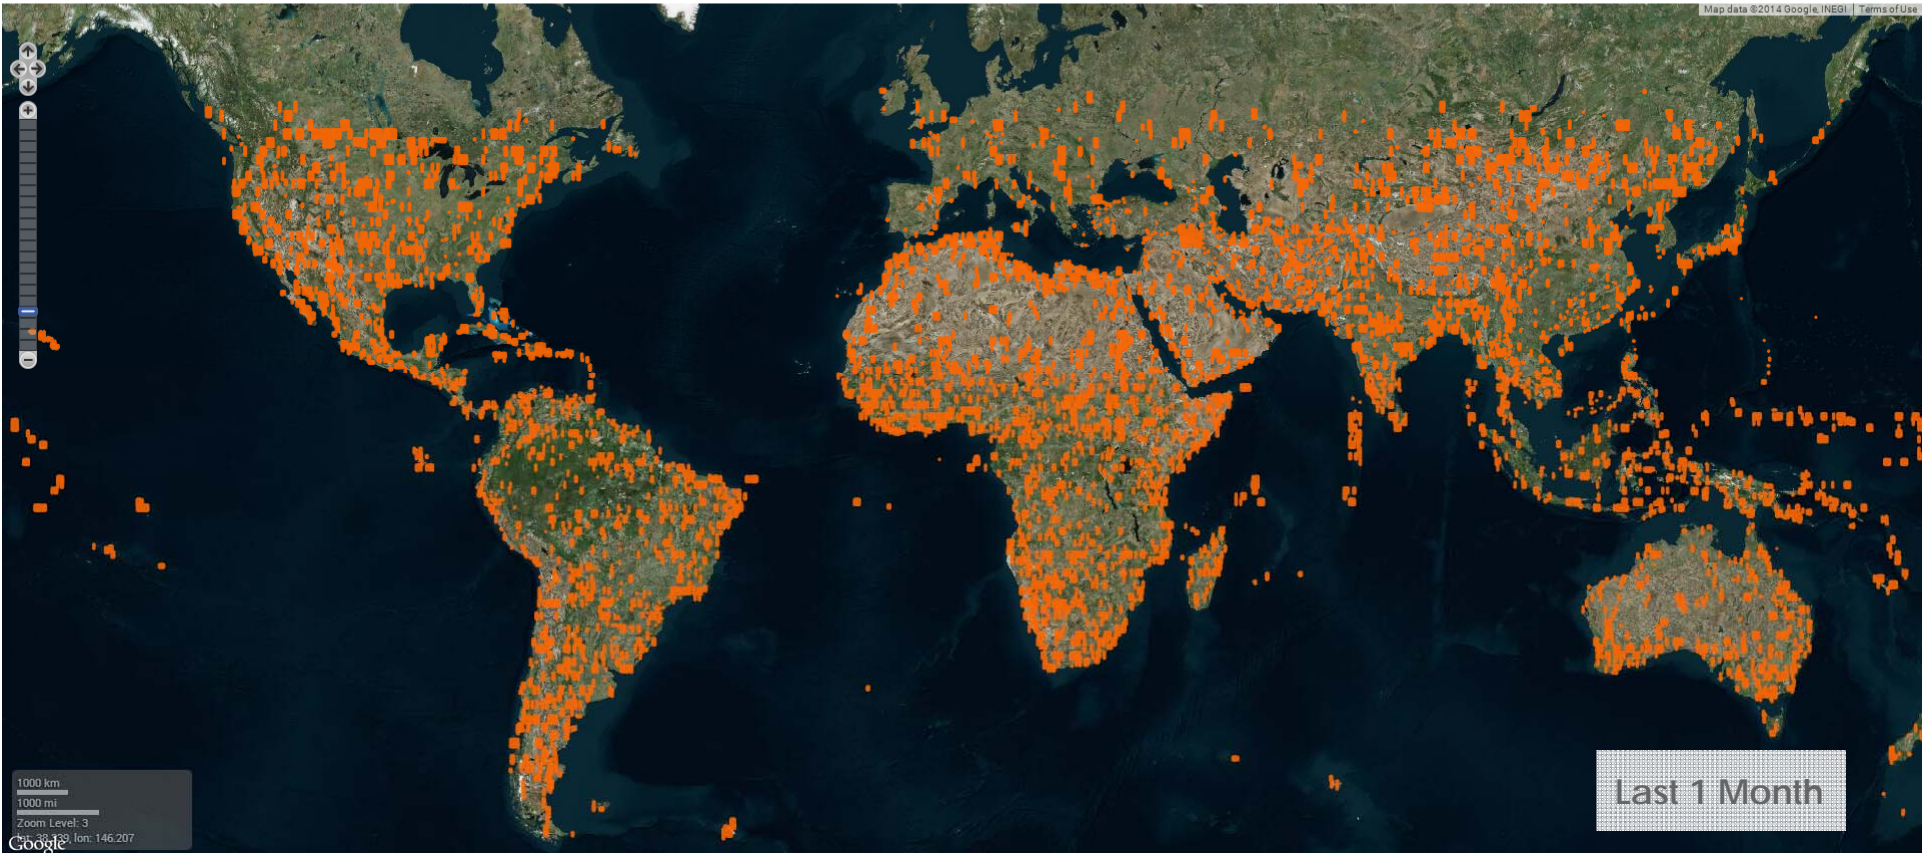

7,500,000,000,000 pixels

52,500,000,000,000 pixels

225,000,000,000,000 pixels

1,350,000,000,000,000 pixels

Point

Line

Area

↶

↷

Save

Background

- None
- Bing aerial imagery
- Mapbox Satellite
- OpenStreetMap (Mapnik)
- Custom
- Locator Overlay
- OpenStreetMap GPS traces
- Minimap

Fix alignment

+ Zoom in to Edit

Point Line Area Save