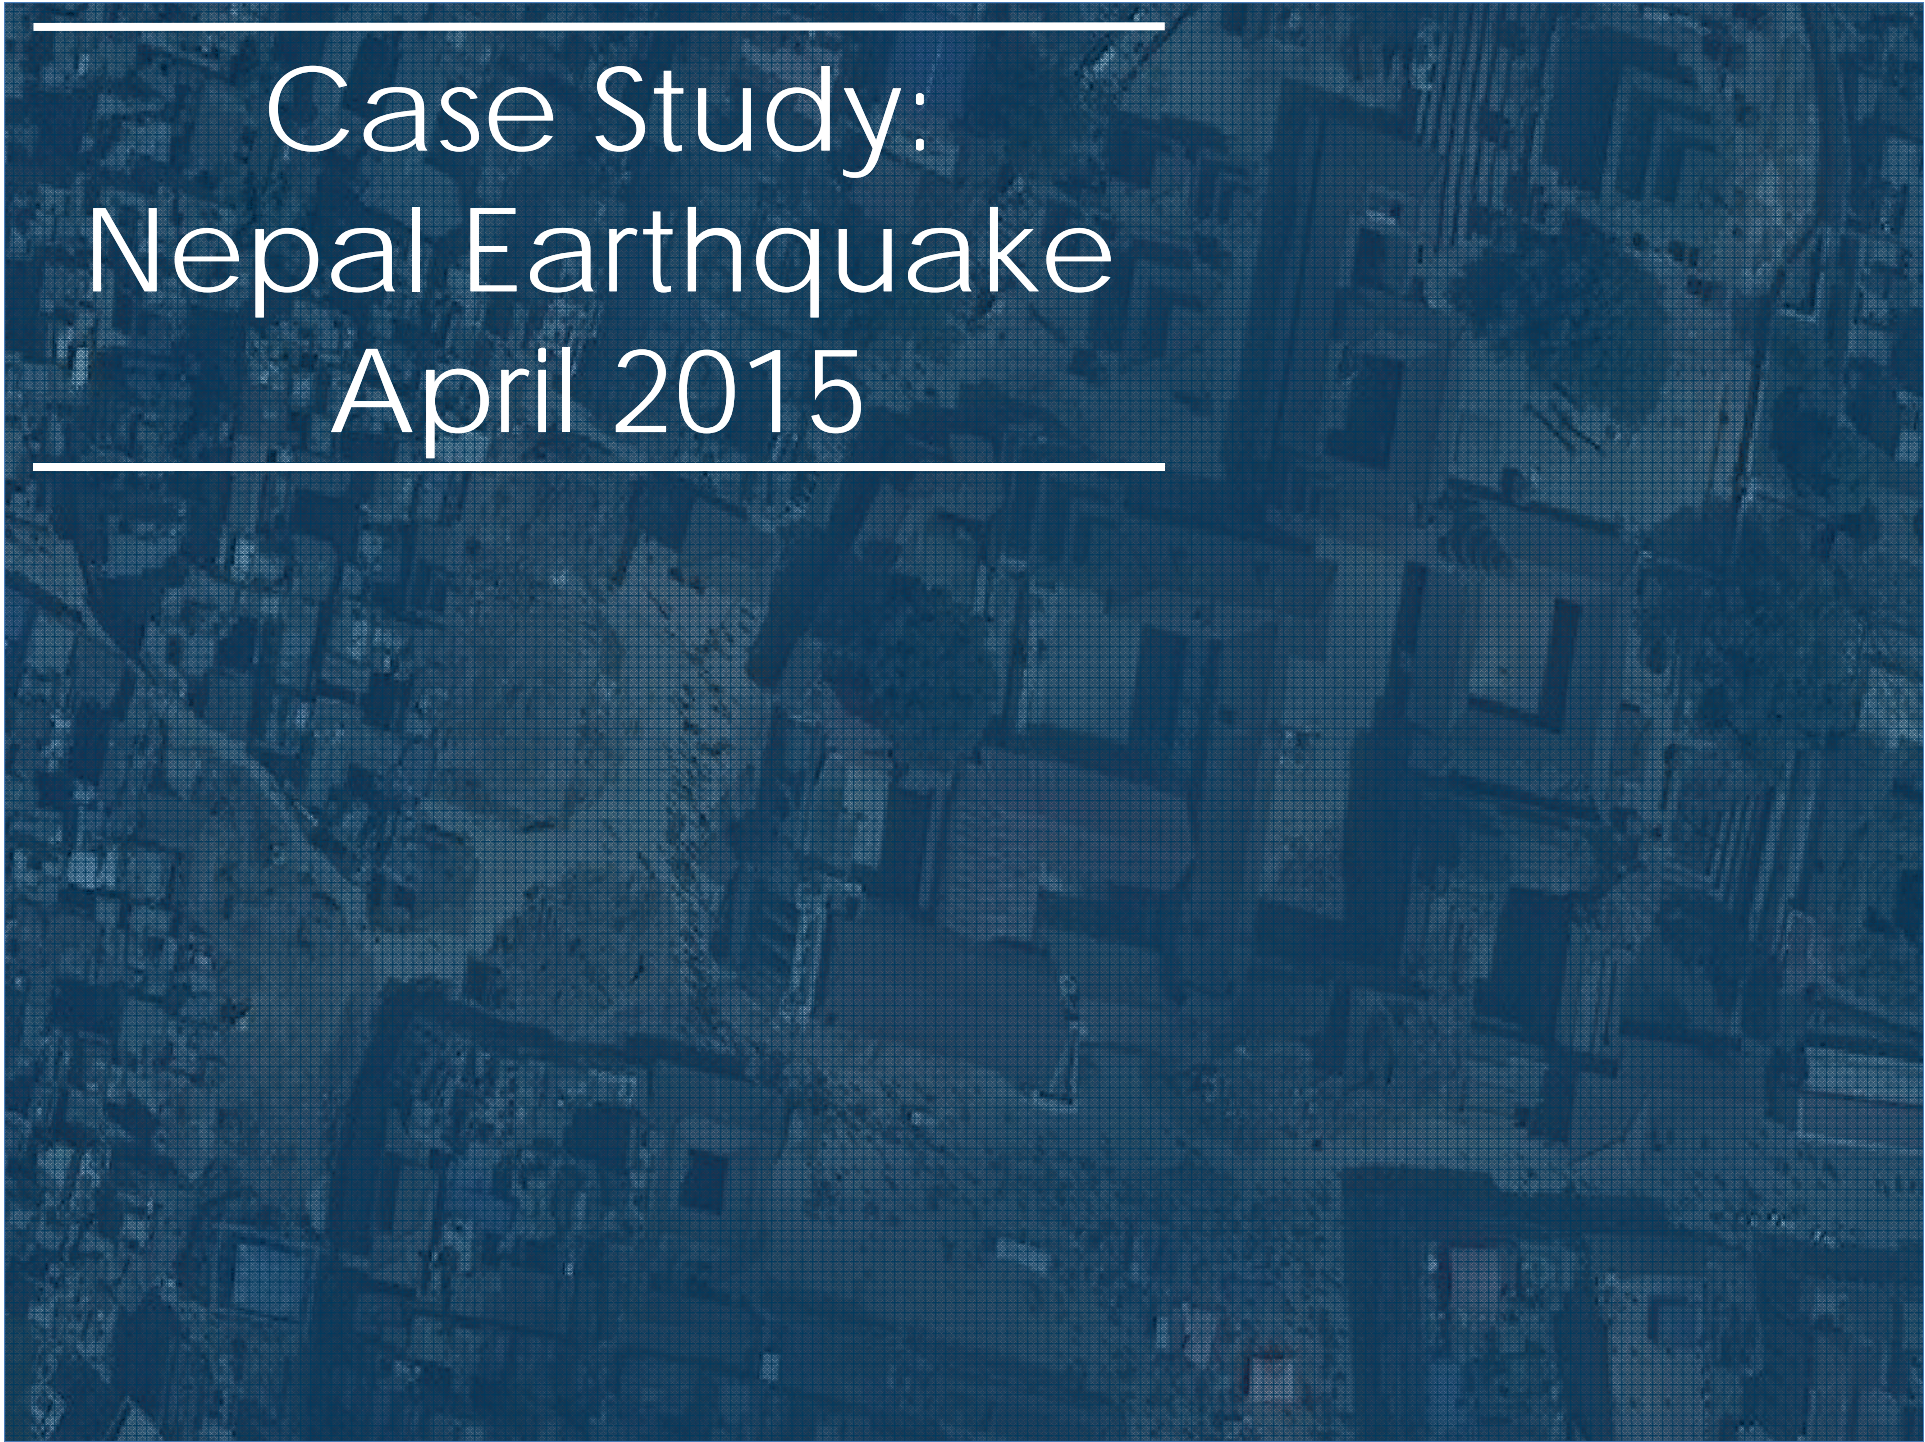

NEPAL: 100,000km²

Case Study: Nepal Earthquake April 2015

DigitalGlobe

7.8 Earthquake hits Nepal

Help disaster response teams by mapping damage from the recent deadly 7.8 magnitude earthquake that hit near Kathmandu, Nepal. Start by comparing before and after imagery and placing a tag in the center of every damaged building, damaged road and area of major destruction you find. To compare before and after imagery, press the "Q" and "W" keys on your keyboard or click the "Newest" and "Oldest" buttons in the bottom right corner of the map.