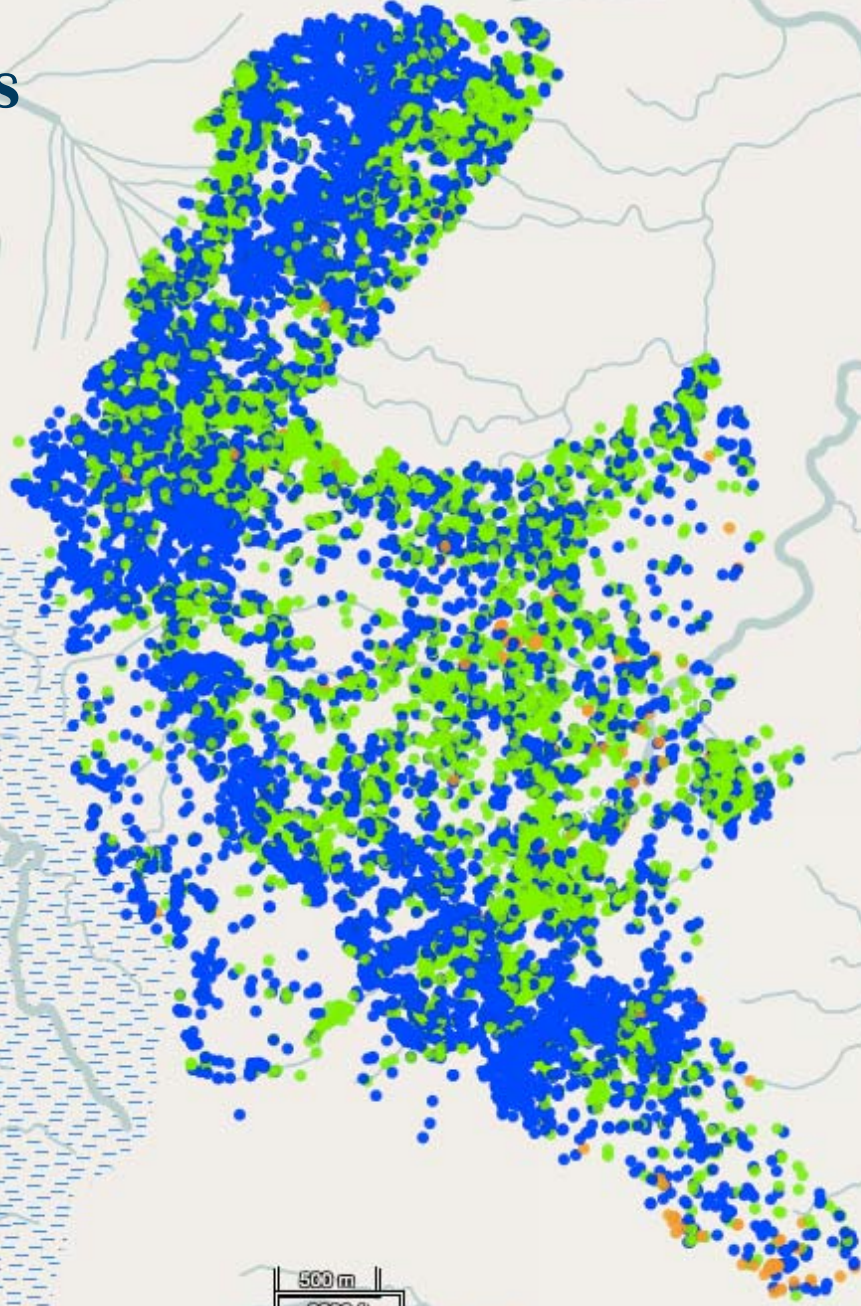

Accra

Lome

Lagos

Abuja

Yaounde

Douala

Sao Tome and Principe

Libreville

Tomnod crowd validates each location

Tomnod crowd validates each location

A black and white illustration of a clock face. The clock has a white circular border and twelve white square hour markers. The hands are white, with the hour hand pointing to 12 and the minute hand pointing to 1. The text "...repeat 680,000 times..." is written in yellow across the center of the clock face.

NEPAL: 100,000km²

Case Study: Nepal Earthquake April 2015

DigitalGlobe

7.8 Earthquake hits Nepal

Help disaster response teams by mapping damage from the recent deadly 7.8 magnitude earthquake that hit near Kathmandu, Nepal. Start by comparing before and after imagery and placing a tag in the center of every damaged building, damaged road and area of major destruction you find. To compare before and after imagery, press the "Q" and "W" keys on your keyboard or click the "Newest" and "Oldest" buttons in the bottom right corner of the map.

**11,338
TREE TAGGERS**

**3.3 MILLION
MAP VIEWS**

**2 MILLION
TAGS PLACED**

**937,362
AUSTRALIAN
TREE FERNS**

**981,519
PARTIAL
TREE FERNS**

**51,286
AFRICAN
TULIP TREES**

22,000

CROWDRANK LOCATIONS