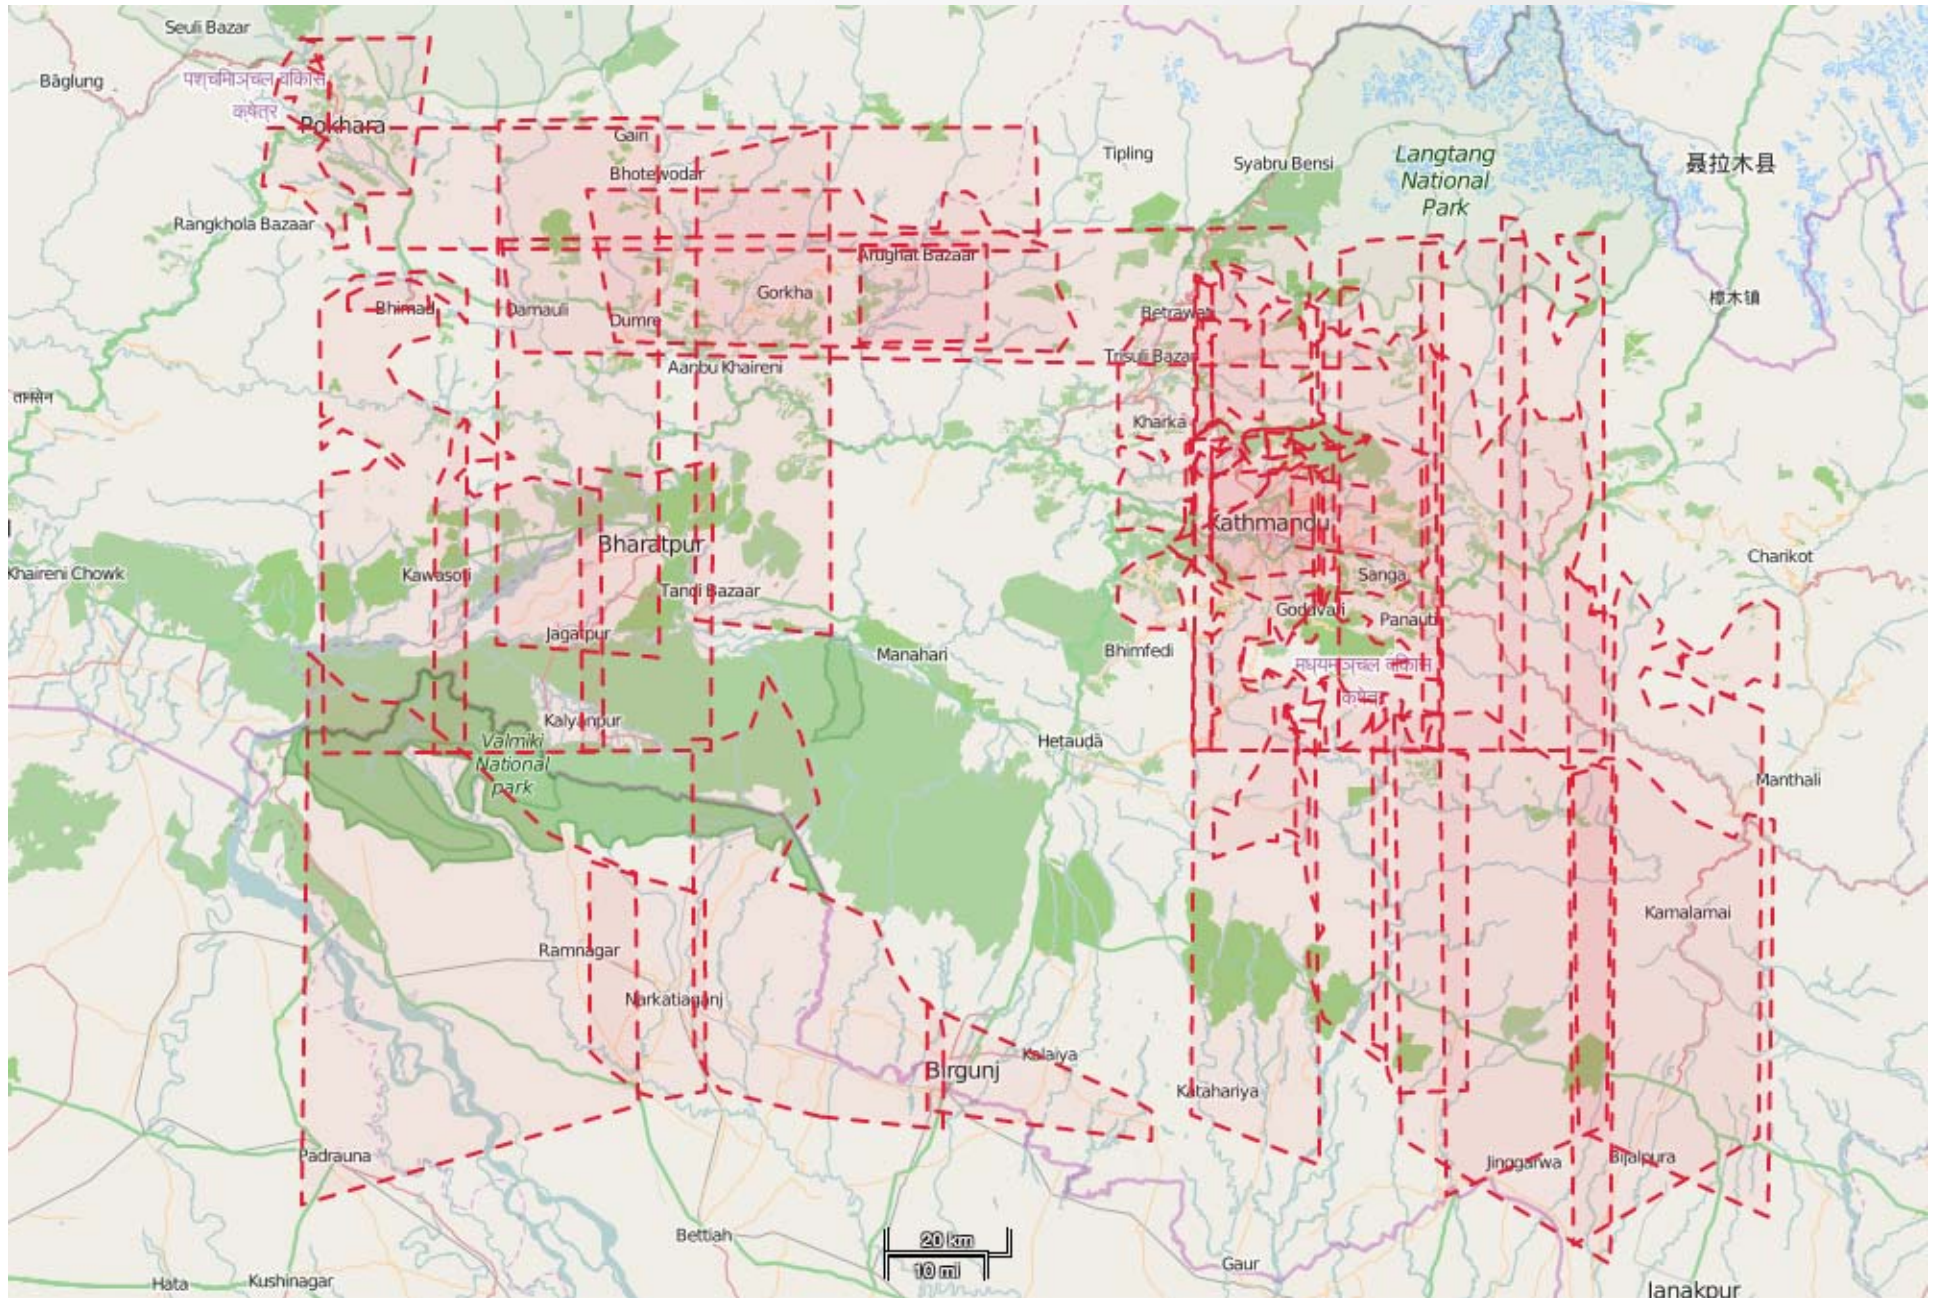

Dakar

Bamako

Niamey

Burkina Faso

Kano

N'Djamena
إنجامينا

Conakry

Kumasi

NEPAL: 100,000km²

Case Study: Nepal Earthquake April 2015

DigitalGlobe

7.8 Earthquake hits Nepal

Help disaster response teams by mapping damage from the recent deadly 7.8 magnitude earthquake that hit near Kathmandu, Nepal. Start by comparing before and after imagery and placing a tag in the center of every damaged building, damaged road and area of major destruction you find. To compare before and after imagery, press the "Q" and "W" keys on your keyboard or click the "Newest" and "Oldest" buttons in the bottom right corner of the map.

Search satellite images for...

Damaged
Building

Major
Destruction

Damaged
Road

START SEARCHING

61,000
TAGGERS

1,000,000
TAGS PLACED

5.8 **MILLION**
MAP VIEWS

**11,338
TREE TAGGERS**

**3.3 MILLION
MAP VIEWS**

**2 MILLION
TAGS PLACED**

**937,362
AUSTRALIAN
TREE FERNS**

**981,519
PARTIAL
TREE FERNS**

**51,286
AFRICAN
TULIP TREES**

22,000

CROWDRANK LOCATIONS